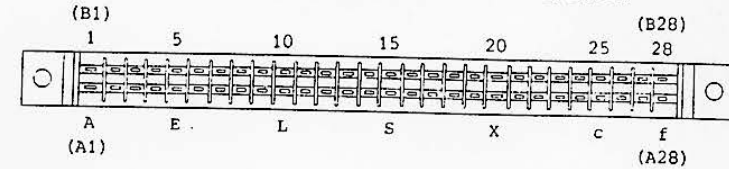

DIP SWITCH SETTING

DIP SWITCH 1					
No.	SETTING				REMARKS
1	OFF	ON	OFF	ON	COIN/CREDIT RIGHT SELECTOR
	OFF	OFF	ON	ON	
	1 COIN 1 PLAY	1 2	1 3	2 1	
3	OFF	ON	OFF	ON	COIN/CREDIT LEFT SELECTOR
	OFF	OFF	ON	ON	
	1 COIN 1 PLAY	1 2	1 3	2 1	
5	OFF				DON'T CHANGE
6	OFF		ON		ATTRACT MODE SOUND
	YES	無	NO		
7	OFF		ON		SCREEN ROTATION
	NORMAL		REVERSE		
8	OFF		ON		CONTROL PANEL
	TABLE		UPRIGHT		

DIP SWITCH 2					
No.	SETTING				REMARKS
1	OFF	ON	OFF	ON	NUMBER OF LIVES
	OFF	OFF	ON	ON	
2	3	5	1	~	GAME DIFFICULTY
	OFF	OFF	ON	ON	
3	OFF	ON	OFF	ON	GAME DIFFICULTY
	OFF	OFF	ON	ON	
4	NORMAL	EASY	HARD	HARDEST	GAME DIFFICULTY
	OFF	OFF	ON	ON	
5	OFF		ON		CONTINUE MODE
	YES			NO	
6	OFF				DON'T CHANGE
7	OFF				
8	OFF				

# WONDER PLANET

/ HARNESS CONNECTION (WONDER PLANET)

/ TERMINAL NUMBERING

CONNECTOR CR7E-56DA-3.96E (HRS) 3.96mm Pitch  
1168-056-009 (KEL) 3.96mm Pitch

SIGNAL TO TERMINAL

SOLDER SIDE	PIN #	PARTS SIDE
GND	A 1	GND
GND	B 2	GND
+5V	C 3	+5V
+5V	D 4	+5V
	E 5	
+12V	F 6	+12V
MISTAKEN INPUT PREVENTION	H 7	MISTAKEN INPUT PREVENTION
COIN COUNTER 2	J 8	COIN COUNTER 1
	K 9	
SPEAKER (-)	L 10	SPEAKER (+)
	M 11	
VIDEO GREEN	N 12	VIDEO RED
VIDEO SYNC	P 13	VIDEO BLUE
SERVICE SWITCH	R 14	VIDEO GND
	S 15	
COIN SWITCH 2	T 16	COIN SWITCH 1
START SWITCH 2	U 17	START SWITCH 1
2P CONTROL 1 UP	V 18	1P CONTROL 1 UP
2P CONTROL 2 DOWN	W 19	1P CONTROL 2 DOWN
2P CONTROL 3 LEFT	X 20	1P CONTROL 3 LEFT
2P CONTROL 4 RIGHT	Y 21	1P CONTROL 4 RIGHT
2P CONTROL 5 PUSH 1	Z 22	1P CONTROL 5 PUSH 1
2P CONTROL 6 PUSH 2	a 23	1P CONTROL 6 PUSH 2
	b 24	
	c 25	
	d 26	
GND	e 27	GND
GND	f 28	GND