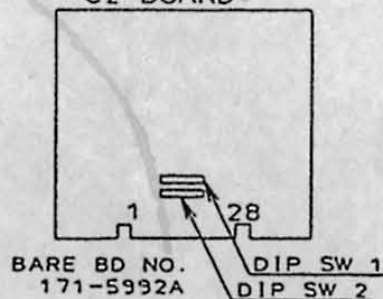

THUNDER FORCE AC (834-7745)

COIN/CREDIT OPTION SWITCH SETTING DIP SW 1

OPTION	1	2	3	4	5	6	7	8
1 COIN 1 CREDIT	OFF	OFF	OFF	OFF	OFF	OFF	OFF	OFF
1 COIN 2 CREDITS	ON	OFF	OFF	OFF	ON	OFF	OFF	OFF
1 COIN 3 CREDITS	OFF	ON	OFF	OFF	OFF	ON	OFF	OFF
1 COIN 4 CREDITS	ON	ON	OFF	OFF	ON	ON	OFF	OFF
1 COIN 5 CREDITS	OFF	OFF	ON	OFF	OFF	OFF	ON	OFF
1 COIN 6 CREDITS	ON	OFF	ON	OFF	ON	OFF	ON	OFF
2 COINS 1 CREDIT	OFF	ON	ON	OFF	OFF	ON	ON	OFF
3 COINS 1 CREDIT	ON	ON	ON	OFF	ON	ON	ON	OFF
4 COINS 1 CREDIT	OFF	OFF	OFF	ON	OFF	OFF	OFF	ON
2 COINS 3 CREDITS	ON	OFF	OFF	ON	ON	OFF	OFF	ON
4 COINS 2 CREDITS	OFF	ON	OFF	ON	OFF	ON	OFF	ON
5 COINS 3 CREDITS	ON	ON	OFF	ON	ON	ON	OFF	ON
6 COINS 4 CREDITS	ON	ON	OFF	ON	ON	ON	OFF	ON
1 COIN 1 CREDIT	ON	ON	OFF	ON	ON	ON	OFF	ON
2 COINS 2 CREDITS	OFF	OFF	ON	ON	OFF	OFF	ON	ON
3 COINS 3 CREDITS	ON	ON	ON	ON	ON	OFF	ON	ON
4 COINS 4 CREDITS	ON	ON	ON	ON	ON	OFF	ON	ON
5 COINS 6 CREDITS	ON	ON	ON	ON	ON	OFF	ON	ON
1 COIN 1 CREDIT	OFF	ON	ON	ON	OFF	ON	ON	ON
2 COINS 3 CREDITS	ON	ON	ON	ON	ON	ON	ON	ON
FREE PLAY	ON	ON	ON	ON	ON	ON	ON	ON
	COIN SW #1				COIN SW #2			

C2 BOARD