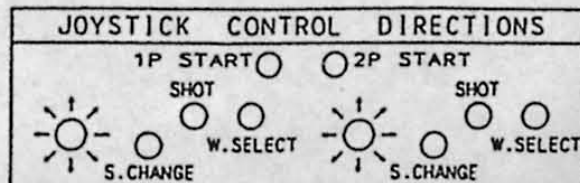

C2 BOARD

MONITOR
(ヨコ)
HORIZONTAL

※1 BONUS SHIP

A	20000PTS.	100000PTS.	200000PTS.
B	40000PTS.	150000PTS.	300000PTS.
C	10000PTS.	70000PTS.	150000PTS.

PIN ASSIGNMENT
(JAMMA)

COMPONENT SIDE		SOLDER SIDE
GND	1A	GND
GND	2B	GND
+5V	3C	+5V
+5V	4D	+5V
(NOT USED)	5E	(NOT USED)
+12V	6F	+12V
(NOT USED)	7H	(NOT USED)
COIN METER 1	8J	COIN METER 2
(NOT USED)	9K	(NOT USED)
SPEAKER (+)	10L	SPEAKER (-)
(NOT USED)	11M	(NOT USED)
RED	12N	GREEN
BLUE	13P	SYNC
GND (SYNC)	14R	SERVICE
TEST	15S	(NOT USED)
COIN 1	16T	COIN 2
1P START	17U	2P START
1P UP	18V	2P UP
1P DOWN	19W	2P DOWN
1P LEFT	20X	2P LEFT
1P RIGHT	21Y	2P RIGHT
1P SPEED CHANGE	22Z	2P SPEED CHANGE
1P SHOT	23a	2P SHOT
1P WEAPON SELECT	24b	2P WEAPON SELECT
(NOT USED)	25c	(NOT USED)
(NOT USED)	26d	(NOT USED)
GND	27e	GND
GND	28f	GND

56P P=3.96mm

OPTION SWITCH SETTING DIP SW 2

OPTION	1	2	3	4	5	6	7	8
1 CREDIT TO START (1 CREDIT TO CONTINUE)	OFF							
2 CREDITS TO START (1 CREDIT TO CONTINUE)	ON							
ADVERTISE SOUND	OFF	OFF						
	ON	ON						
INITIAL SHIPS	3		OFF	OFF				
	4		ON	OFF				
	5		OFF	ON				
	2		ON	ON				
※1 BONUS SHIP	A				OFF	OFF		
	B				ON	OFF		
	C				OFF	ON		
	NO BONUS				ON	ON		
GAME DIFFICULTY	NORMAL						OFF	OFF
	EASY						ON	OFF
	HARD						OFF	ON
	HARDEST						ON	ON

※1

* A TYPEのCONTROL PANELを使用する場合は、2P STARTを使用しませんので2P START BUTTONを取り外して下さい。

A TYPE

B TYPE

1P SIDE

2P SIDE

(※ S.CHANGE SPEED CHANGE, W.SELECT WEAPON SELECT)

※本製品は1人プレイ専用のゲームです。