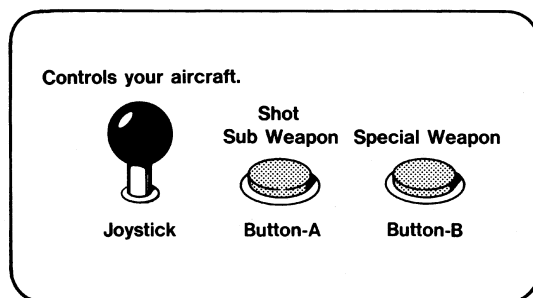

CONNECTOR DIAGRAM

SOLDER SIDE	NO.	NO.	PARTS SIDE
GND	A	1	GND
GND	B	2	GND
+5V	C	3	+5V
+5V	D	4	+5V
	E	5	
+12V	F	6	+12V
	H	7	
COIN COUNTER 2	J	8	COIN COUNTER 1
	K	9	
SPEAKER (-)	L	10	SPEAKER (+)
	M	11	
VIDEO GREEN	N	12	VIDEO RED
VIDEO SYNC	P	13	VIDEO BLUE
SERVICE SW	R	14	VIDEO GND
	S	15	
COIN SW 2	T	16	COIN SW 1
2-P START	U	17	1-P START
2-P UP	V	18	1-P UP
2-P DOWN	W	19	1-P DOWN
2-P LEFT	X	20	1-P LEFT
2-P RIGHT	Y	21	1-P RIGHT
2-P SW 1 BUTTON	Z	22	1-P SW 1 BUTTON
2-P SW 2 BUTTON	a	23	1-P SW 2 BUTTON
	b	24	
	c	25	
	d	26	
GND	e	27	GND
GND	f	28	GND

HOW TO PLAY

- ■アメリカ、日本、スウェーデン、イギリスそれぞれ2人のパイロットの中から1人選び、ボタンで決定します。
- ■フルパワー時のみ弾数制限があります。
- ■自分の国を除く7つのステージをクリアするとエンディングです。
- ■Choose your player from U.S.A., JAPAN, SWEDEN and U.K.
- ■Full power for limited time.
- ■Game is over when you clear seven stages.

CONTROL PANEL