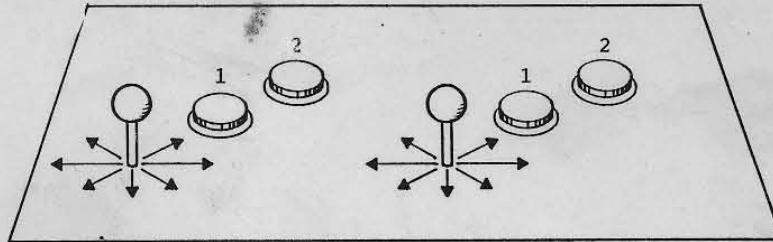

半田面 SOLDER SIDE	端子番号 Pin No.	部品面 PARTS SIDE
GND	A 1	GND
GND	B 2	GND
+5V	C 3	+5V
+5V	D 4	+5V
-5V	E 5	-5V
+12V	F 6	+12V
誤挿入防止キー	H 7	誤挿入防止キー
COIN COUNTER 2	J 8	COIN COUNTER 1
N. C.	K 9	N. C.
SP (-)	L 10	SP (+)
N. C.	M 11	N. C.
VIDEO GREEN	N 12	VIDEO RED
VIDEO SYNC	P 13	VIDEO BLUE
SERVICE SW	R 14	VIDEO GND
N. C.	S 15	N. C.
COIN SW 2	T 16	COIN SW 1
START SW 2	U 17	START SW 1
2P CONTROL UP	V 18	1P CONTROL UP
2P CONTROL DOWN	W 19	1P CONTROL DOWN
2P CONTROL LEFT	X 20	1P CONTROL LEFT
2P CONTROL RIGHT	Y 21	1P CONTROL RIGHT
2P CONTROL PUSH 1	Z 22	1P CONTROL PUSH 1
2P CONTROL PUSH 2	a 23	1P CONTROL PUSH 2
N. C.	b 24	N. C.
N. C.	c 25	N. C.
N. C.	d 26	N. C.
GND	e 27	GND
GND	f 28	GND

SKY SMASHER is a simultaneous two player game in a Vertical Screen. One 8-way joystick and 2 buttons for each palyer.

How to play:

1. Use joystick for player control.
2. Use push 1 for shooting.
3. Use push 2 for firing missile.

DIP SWITCH SETTING 2

DIPSW-2		1	2	3	4	5	6	7	8
No. of LIVES (持ち数)	3	OFF	OFF						
	2	ON	OFF						
	5	OFF	ON						
	∞	ON	ON						
EXTEND PLAY (エクステンドプレイ)	120000, EVERY +200000			OFF	OFF				
	200000, EVERY +200000			ON	OFF				
	250000, EVERY +250000			OFF	ON				
	200000, NO EXTENDED			ON	ON				
DIFFICULTY (難易度)	1(NORMAL) (ノーマル)					OFF	OFF		
	2(HARD) (やや難)					ON	OFF		
	3(HARDEST) (難)					OFF	ON		
	4(EASY) (易)					ON	ON		
CONTINUE PLAY (コンティニュープレイ)	YES							OFF	
	NO							ON	
DEMO SOUND (デモサウンド)	YES								OFF
	NO								ON