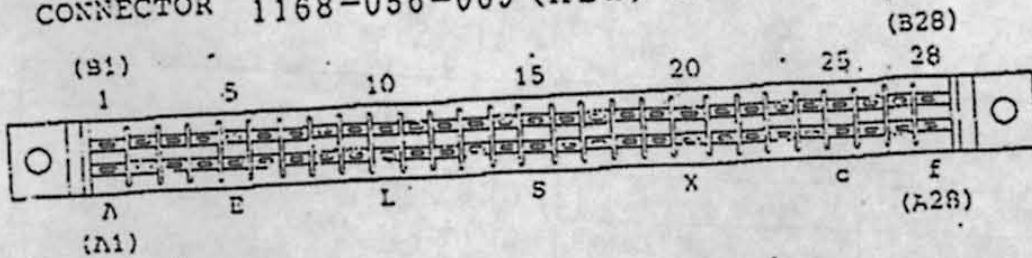

= POCKET GAL =

2. ハーネスの接続 / HARNESS CONNECTIO

2-1 端子Noのふり方 / TERMINAL NUMBERING

コネクタ CONECTOR CR7E-56DA-3.96E (HRS) 3.96mm Pitch  
 1168-056-009 (KEL) 3.96mm Pitch

2-2 エッジコネクタ端子の配列 / SIGNAL TO TERMINAL

半田面 SOLDER SIDE	端子番号 PIN #	部品面 PARTS SIDE
GND	A 1	GND
GND	B 2	GND
+5V	C 3	+5V
+5V	D 4	+5V
	E 5	
+12V	F 6	+12V
誤挿入防止キー MISTAKEN INPUT PREVENTION	H 7	誤挿入防止キー MISTAKEN INPUT PREVENTION
	J 8	COIN COUNTER 1
	K 9	
SPEAKER (-)	L 10	SPEAKER (+)
	M 11	
VIDEO GREEN	N 12	VIDEO RED
VIDEO SYNC	P 13	VIDEO BLUE
SERVICE SWITCH	R 14	VIDEO GND
	S 15	
	T 16	COIN SWITCH 1
START SWITCH 2	U 17	START SWITCH 1
2P CONTROL 1 UP	V 18	1P CONTROL 1 UP
2P CONTROL 2 DOWN	W 19	1P CONTROL 2 DOWN
2P CONTROL 3 LEFT	X 20	1P CONTROL 3 LEFT
2P CONTROL 4 RIGHT	Y 21	1P CONTROL 4 RIGHT
2P CONTROL 5 PUSH 1	Z 22	1P CONTROL 5 PUSH 1
2P CONTROL 6 PUSH 2	a 23	1P CONTROL 6 PUSH 2
	b 24	
	c 25	
	d 26	
GND	e 27	GND
GND	f 28	GND

10. ディップスイッチの説明 / DIP SWITCH SETTING

DIP SWITCH					REMARKS
NO.	SETTING				
1	OFF	ON	OFF	ON	COIN / CREDIT RIGHT SELECTOR
2	OFF	OFF	ON	ON	
3	1 COIN 1 PLAY	1 2	1 3	2 1	
3	OFF	ON			画面ローテーション
	通常	NORMAL	反転	REVERSE	SCREEN ROTATION
4	OFF	ON			2プレイヤーゲームの有無
	有	YES	無	NO	* 2 PLAYERS GAME
5	OFF	ON			アイドル中サウンドの有無
	有	YES	無	NO	ATTRACT MODE SOUND
6	OFF	ON			ゲームの難易度
	通常	NORMAL	難	HARDEST	GAME DIFFICULTY
7	OFF	ON			持ち玉数
	3	2			NUMBER OF BALLS
8	OFF				取扱禁止 DON'T CHANGE