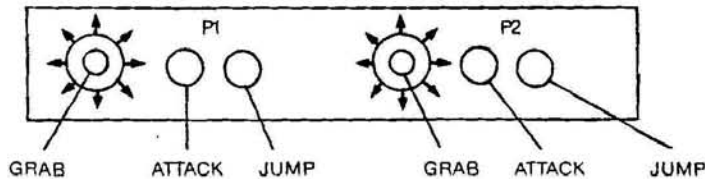

I am very sorry and will be flogged at high noon.

Jim

Edge Connector:

<u>Solder Side</u>	<u>No.</u>	<u>No.</u>	<u>Parts Side</u>
Player 2	U	17	Player 1
Grab	Z	22	Grab
Attack	a	23	Attack
Jump	b	24	Jump

Edge Connector

SOLDER SIZE		NO.	NO.	PARTS SIDE
BLK	GND	A	1	GND
BLK	GND	B	2	GND
RED	+5V	C	3	+5V
RED	+5V	D	4	+5V
BROWN		E	5	
BLUE	+12V	F	6	+12V
	KEY	H	7	KEY
NC	COIN COUNTER 2	J	8	COIN COUNTER 1 NC
NC	COIN OUT 2	K	9	COIN OUT 1 NC
BLK	SPEAKER(-)	L	10	SPEAKER(+) WHITE BLK
		M	11	
	VIDEO GREEN	N	12	VIDEO RED
WHITE	VIDEO SYNC	P	13	VIDEO BLUE
NC	SERVICE SW	R	14	VIDEO GND NC
NC	RESET SW	S	15	
NC	COIN 2	T	16	COIN SW1 WHITE YELLOW PINK BLK
RED BLK	P2	U	17	P1
BROWN BLUE	UP	V	18	UP ORANGE BLUE
ORANGE WHITE	DOWN	W	19	DOWN GREEN RED
ORANGE GREEN	LEFT	X	20	LEFT GREEN BLK
WHITE RED	RIGHT	Y	21	RIGHT RED YELLOW
BROWN BLK	ATTACK GRAB	Z	22	GRAB ATTACK RED WHITE
YELLOW WHITE	JUMP ATTACK	a	23	ATTACK JUMP WHITE RED
BROWN GREEN	GRAB JUMP	b	24	JUMP GRAB YELLOW BLK
		c	25	
		d	26	
VIDEO	GND	e	27	GND
	GND	f	28	GND

JOYSTICK LEVER — 8 directions

• **Dip Switch B**

DIP SWITCH B		1	2	3	4	5	6	7	8
THE NUMBER OF STOCK	1	OFF	OFF						
	2	ON	OFF						
	3	OFF	ON						
	0	ON	ON						
PHYSICAL STRENGTH	3			OFF	OFF				
	4			ON	OFF				
	5			OFF	ON				
	2			ON	ON				
DIFFICULTY	NORMAL					OFF	OFF		
	TBL 1					ON	OFF		
	TBL 2					OFF	ON		
	TBL 3					ON	ON		