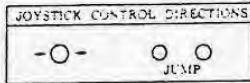

TAKE

TO

* PUSH THE BUTTOM FOR " SHOT " .

* PUSH THE BUTTOM FOR " JUMP " .

FLICKY

* LET'S THROW

AT

* GET HIGH POINTS AFTER GO BACK TOGETHER.

© SEGA 1984

CN - 112

PARTS. SIDE

GND	1	GND
GND	2	GND
+5V	3	+5V
+5V	4	+5V
	5	
+12V	6	
	7	
1P JUMP	8	2P JUMP
1P JUMP	9	2P JUMP
	10	
	11	
	12	
1P RIGHT	13	2P RIGHT
1P LEFT	14	2P LEFT
COIN 1	15	1P START
COIN 2	16	2P START
TEST	17	
SERVICE	18	
SP	19	SP
TV. RED	20	TV. GREEN
TV. BLUE	21	CMP SYNC
TV. GND	22	GND

CN-112

DIP SW. A

OPTION	1	2	3	4	5	6	7	8
1 COIN 1 CREDIT	OFF	OFF	OFF	OFF	OFF	OFF	OFF	OFF
1 COIN 2 CREDIT	ON	OFF	OFF	OFF	ON	OFF	OFF	OFF
1 COIN 3 CREDIT	OFF	ON	OFF	OFF	OFF	ON	OFF	OFF
1 COIN 4 CREDIT	ON	ON	OFF	OFF	ON	ON	OFF	OFF
1 COIN 5 CREDIT	OFF	OFF	ON	OFF	OFF	OFF	ON	OFF
1 COIN 6 CREDIT	ON	OFF	ON	OFF	ON	OFF	ON	OFF
2 COIN 1 CREDIT	OFF	ON	ON	OFF	OFF	ON	ON	OFF
3 COIN 1 CREDIT	ON	ON	ON	OFF	ON	ON	ON	OFF
4 COIN 1 CREDIT	OFF	OFF	OFF	ON	OFF	OFF	OFF	ON
3 COIN 3 CREDIT	ON	OFF	OFF	ON	ON	OFF	OFF	ON
2 COIN 1 CREDIT								
4 COIN 2 CREDIT	OFF	ON	OFF	ON	OFF	ON	OFF	ON
5 COIN 3 CREDIT								
6 COIN 4 CREDIT								
2 COIN 1 CREDIT	ON	ON	OFF	ON	ON	ON	OFF	ON
4 COIN 3 CREDIT								
1 COIN 1 CREDIT								
2 COIN 2 CREDIT								
3 COIN 3 CREDIT	OFF	OFF	ON	ON	OFF	OFF	ON	ON
4 COIN 4 CREDIT								
5 COIN 6 CREDIT								
1 COIN 1 CREDIT								
2 COIN 2 CREDIT	ON	OFF	ON	ON	ON	OFF	ON	ON
3 COIN 3 CREDIT								
4 COIN 5 CREDIT								
1 COIN 1 CREDIT	OFF	ON	ON	ON	OFF	ON	ON	ON
2 COIN 3 CREDIT								
1 COIN 1 CREDIT	ON	ON	ON	ON	ON	ON	ON	ON