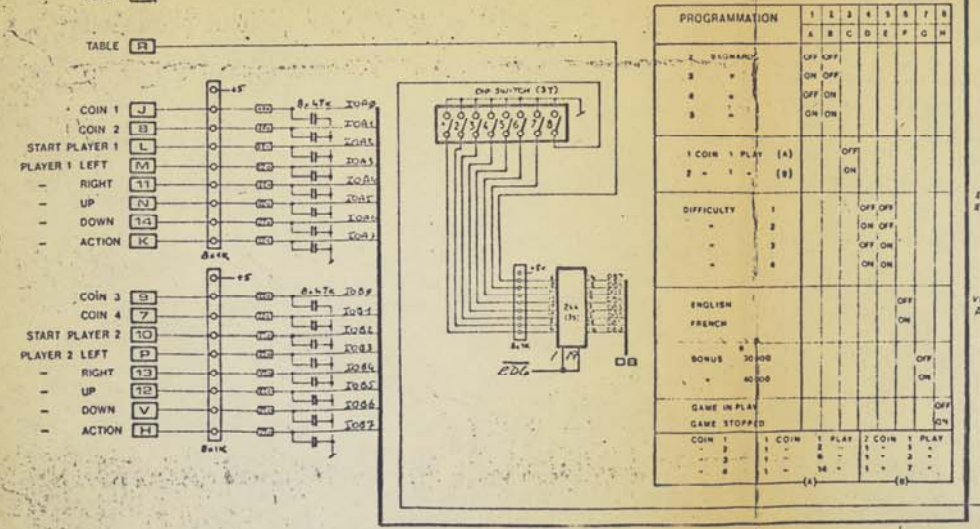

REV	DESCRIPTION	DATE	BY
A	RELEASED EI 2373	7/8	7/8
B	UPDATES TO PARTS LIST	7/10	7/10

SCHEMATIC DISPLAY & SOUND
 BOARD ASSEMBLY P.C. BOARD
 700 GARDEN AVENUE
 ELI GARDEN VILLAGE, ELI, ILLINOIS 60007