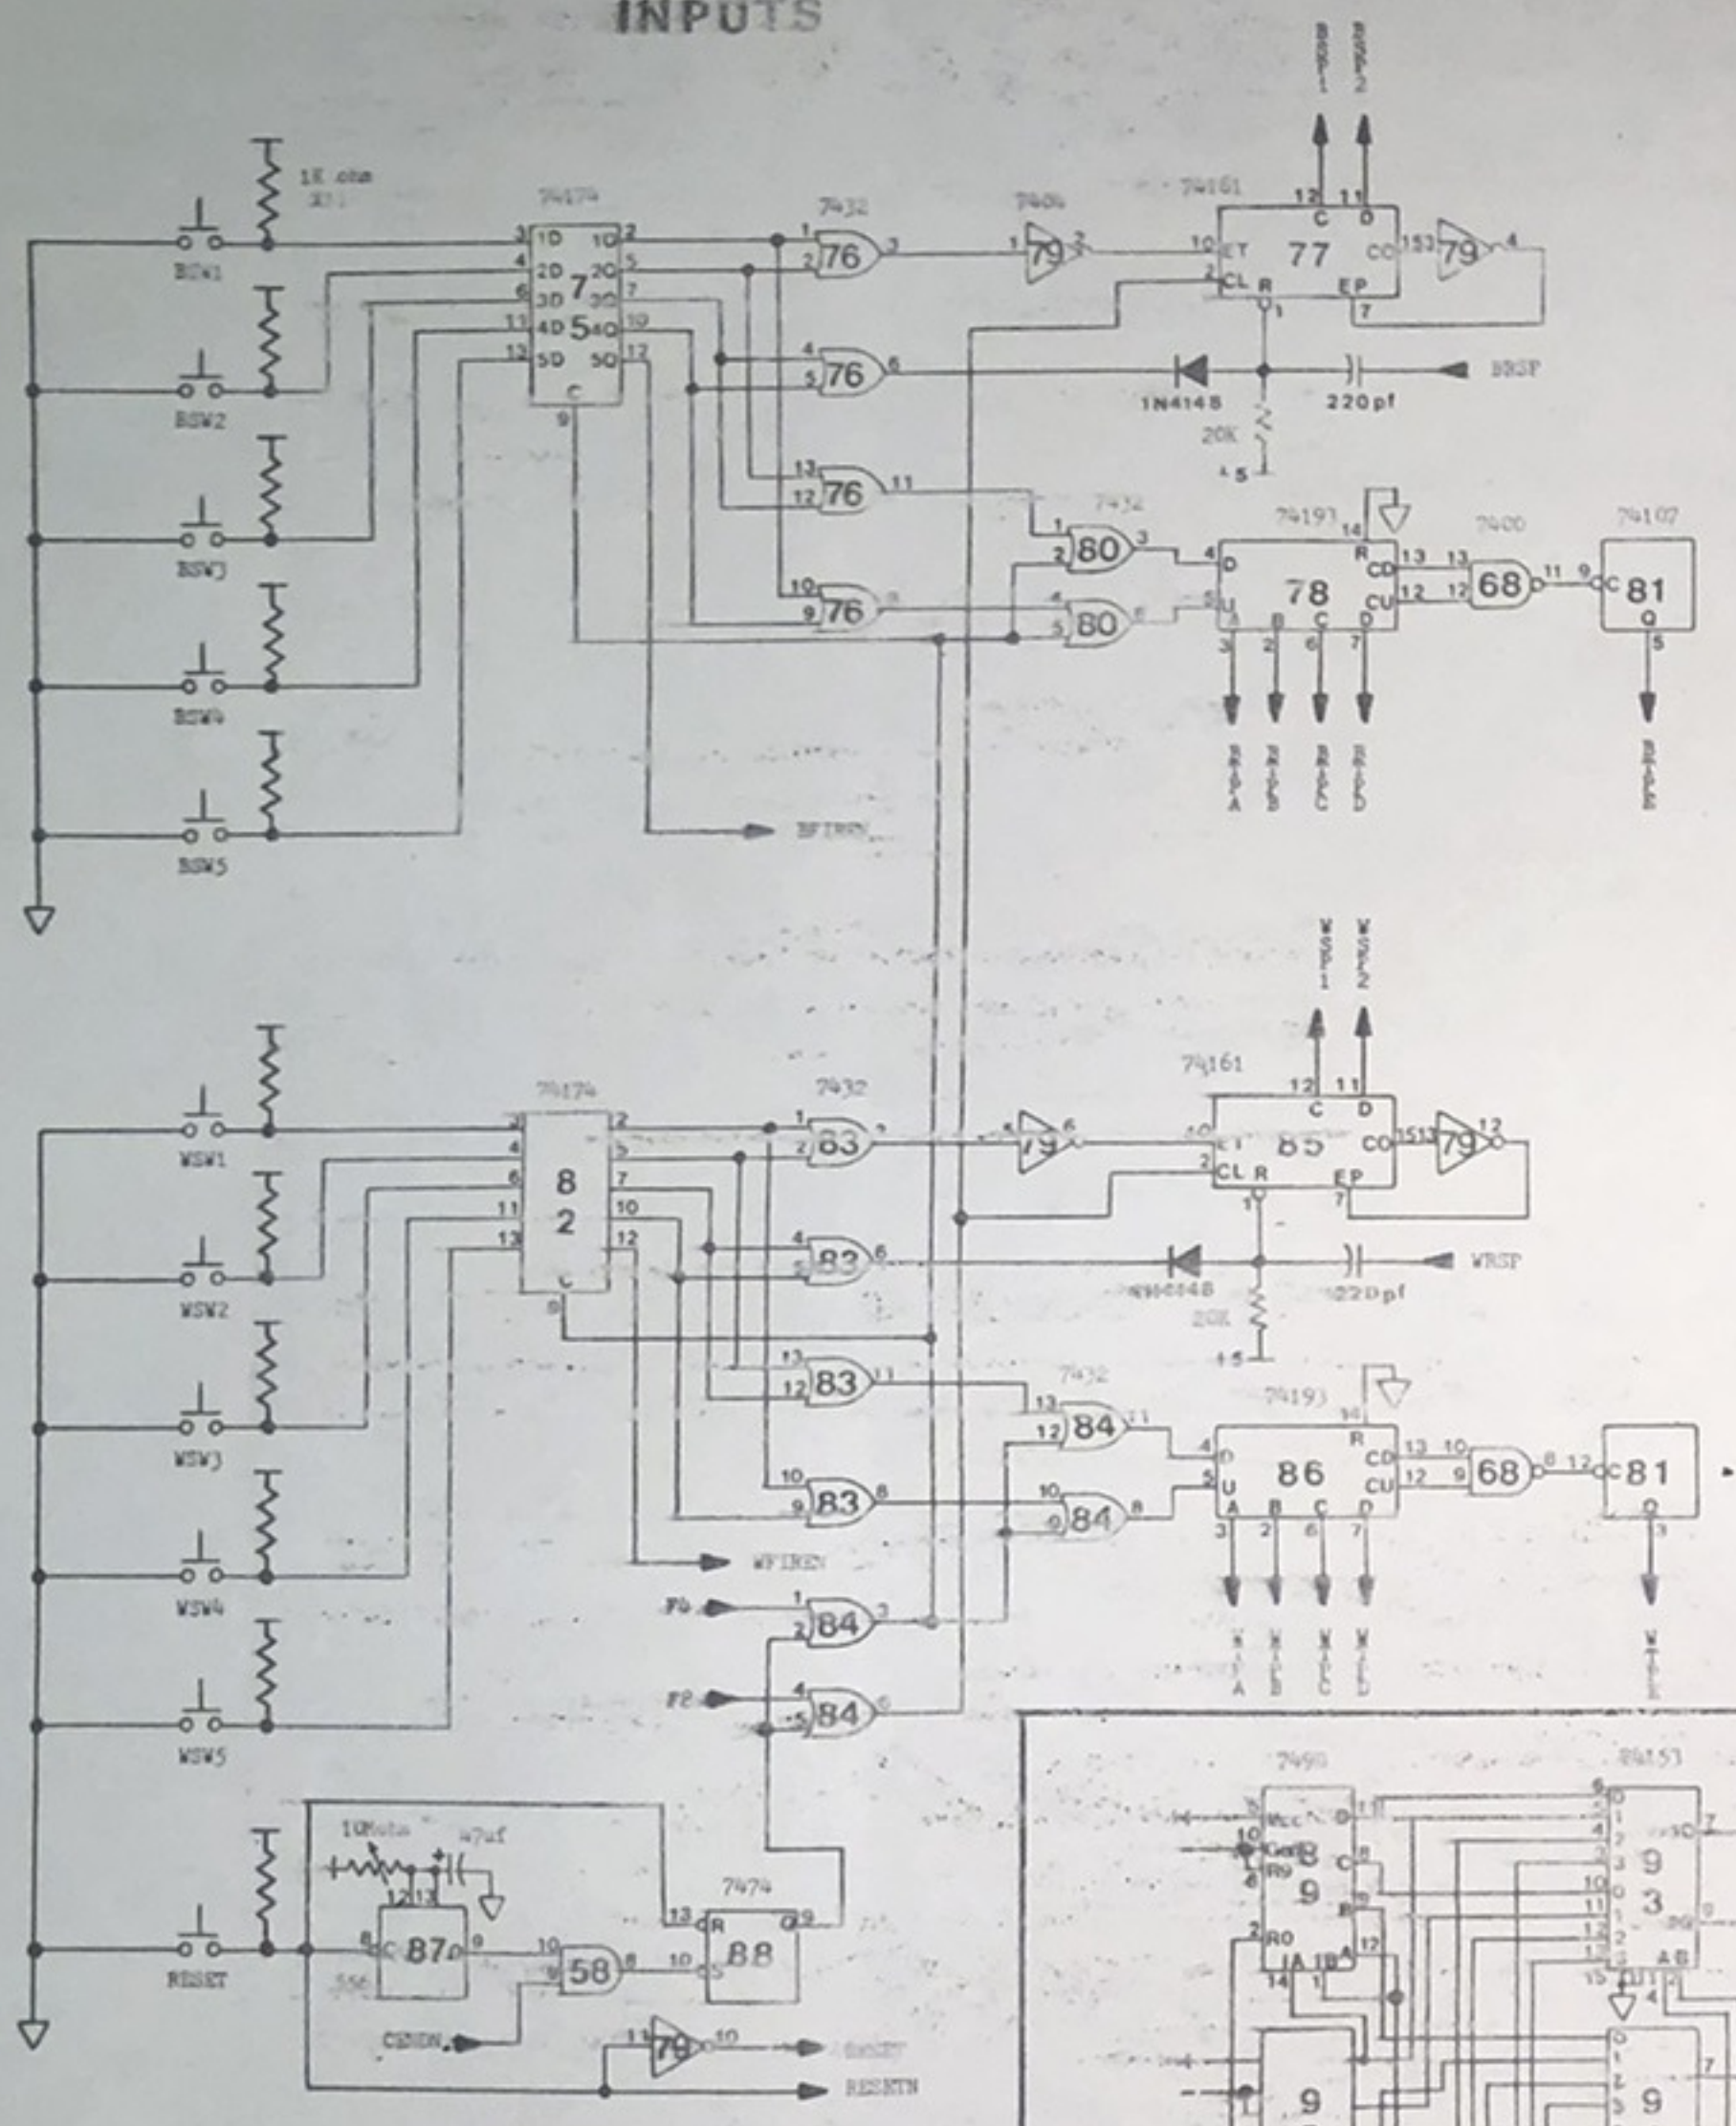

INPUTS

ALL IC'S EXCEPT 2102, 7490, & 7493.

Advanced Electronics

P.O. BOX 133 - CORVALLIS, OREGON 97330

TANK

PAGE 2
REV. 2.0 6/77