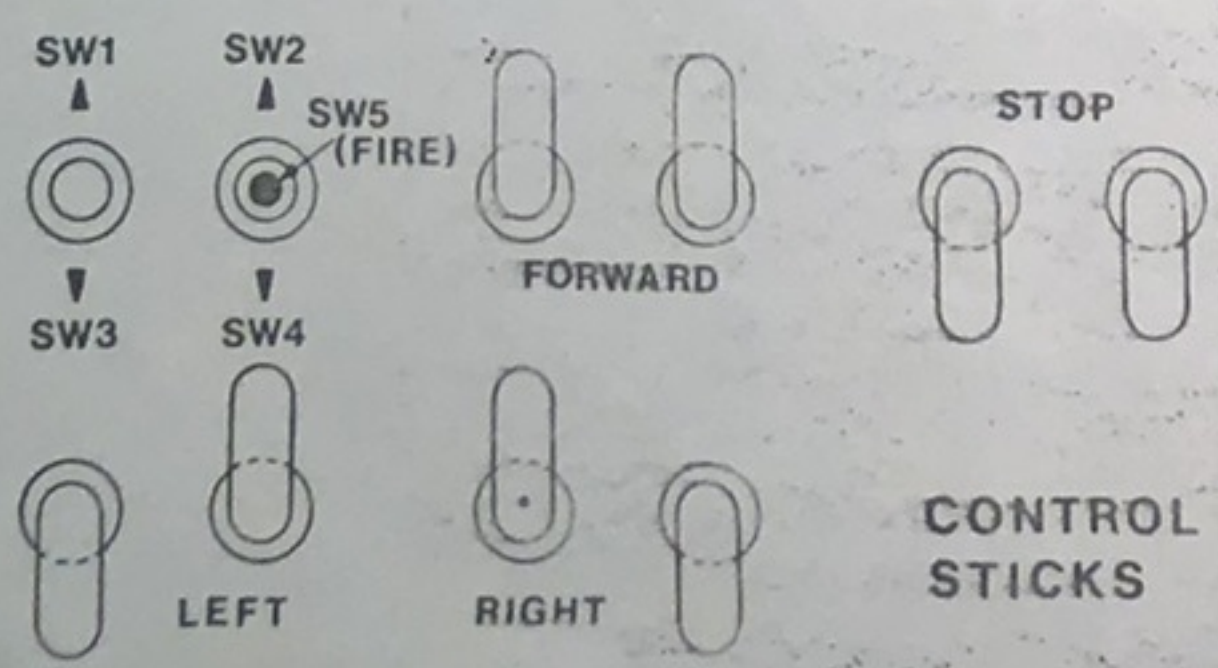

INPUTS

ALL IC'S EXCEPT 2102, 7490, & 7493.

Advanced Electronics

P.O. BOX 133 - CORVALLIS, OREGON 97330

TANK

PAGE 2
REV. 2.0 6/77