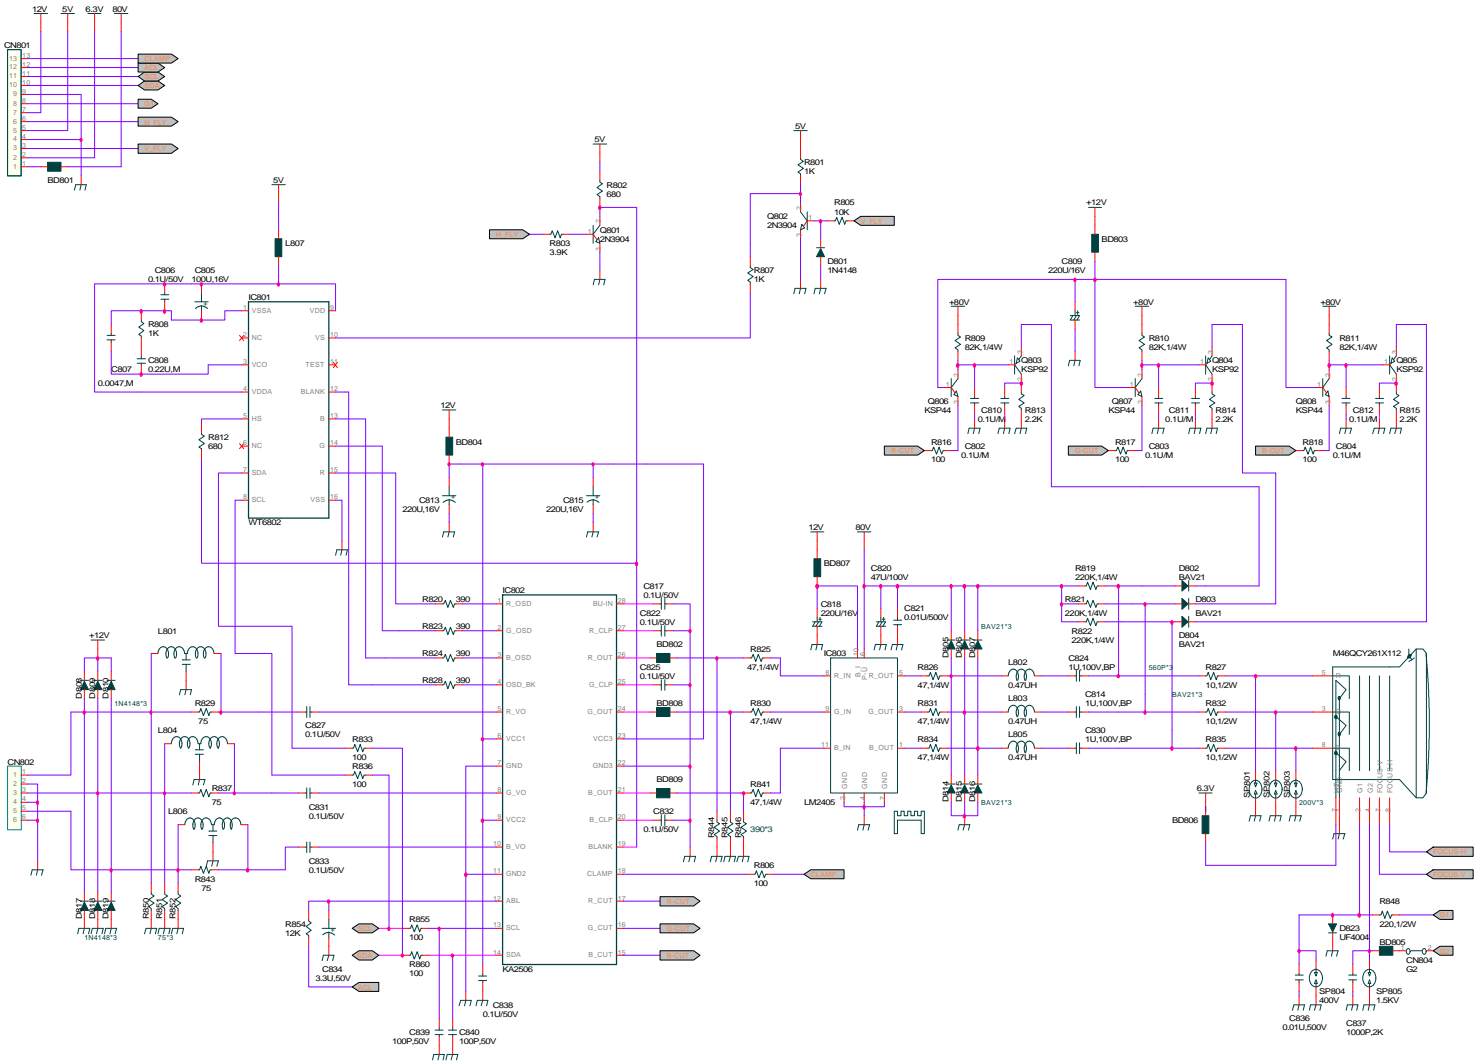

KT1982S 19" Digital Monitor - VideoBoard

CLICK

Casinotech provides the following services: □

- Warranty service for all Kortek Monitors
- Schematics for all Kortek and Telco Monitors
- Component Parts for all Kortek/Telco models
- Low Cost Out of Warranty Service on all Kortek Monitors □
- Chassis Board Sets, CRTs, Touchscren Sensors and Controllers
- New, Refurbished and Discontinued Boards, CRTs and Sensor