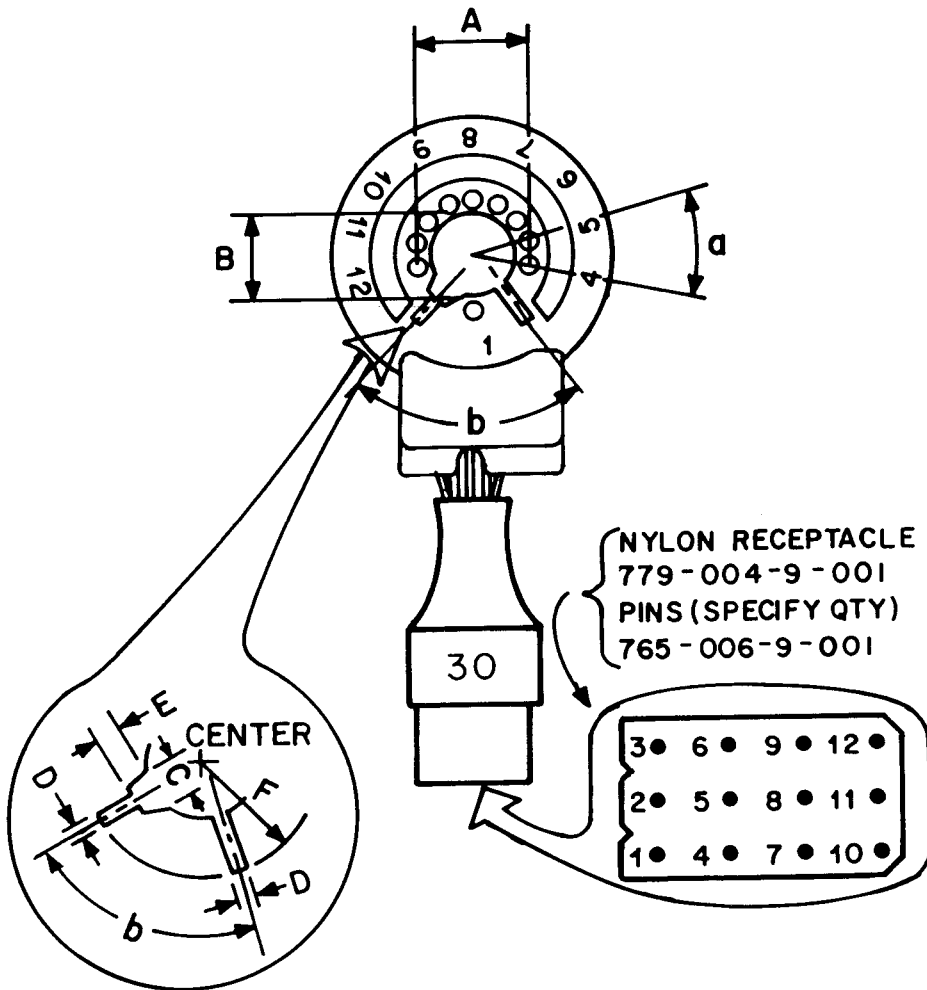

CRT ADAPTER

BK PRECISION

CR-30

ASSEMBLY WITHOUT WIRES — 749-105-9-001
COVER, CRT SOCKET — 380-476-9-001

WIRING SCHEME

CRT SOCKET PIN	WIRE COLOR	NYLON RECEPTACLE
1	WHT	12
2	keyway	—
3	keyway	—
4	ORG	10
5	RED	6
6	BLK	1
7	BRN	2
8	YEL	4
9	GRN	7
10	BLU	8
11	N.C.	N.C.
12	N.C.	N.C.
13	keyway	—
14	keyway	—

FITS CRT DIMENSIONS:

A = pin circle diameter	= 15.24 mm/0.600" nom.
a = angular pin spacing	= 25-5/7°
B = post diameter	= 11.4 mm/0.449" max.
b = angular keyway spacing	= 77.143°
C = keyway width	= 3.5 mm/0.138" max.
D = keyway width	= 1.8 mm/0.071" max.
E = keyway depth	= 1.70 mm/0.067" max.
F = outer keyway radius	= 11.6 mm/0.4565" max.

BK PRECISION DYNASCAN CORPORATION

FACTORY SERVICE OPERATIONS
4050 N. Ravenswood Ave.
Chicago, Illinois 60613
(312) 327-7270
Telex # 25-3475

Used with B & K-Precision Models: 467, 470

TUBE TYPE	HEATER VOLTAGE	TUBE TYPE	HEATER VOLTAGE
370KLB22	6.3	560EMB22	6.3
370MVB22	6.3	A38JAK70X	6.3
420EWB22	6.3	A43JDS00X	6.3
420FKB22	6.3	A48JAK70X	6.3
420FRB22	6.3	A48JAZ70X	6.3
470LJB22	6.3	A48JAZ90X	6.3
470LKB22	6.3	A48JDS00X	6.3
470LWB22	6.3	A51JEW00X	6.3
470MWB22	6.3	A63JDC05X	6.3
470NTB22	6.3	A63JDC05X01	6.3
510ACAB22	6.3	M29JDQ55X	6.3
510NZB22	6.3	M34JBL09X	6.3
510TFB22	6.3	M34JBL60X	6.3
510TGB22	6.3	M34JBL60X01	6.3
510TNB22	6.3	M34JFA09X	6.3
510TXB22	6.3	M37-102X	6.3
510VEB22	6.3	M48JDG40X	6.3
510WXB22	6.3	M48JFB09X	6.3
510ZTB22	6.3	M48JFB49X	6.3

In order to keep your set-up chart up-to-date, it is recommended that you subscribe to the B & K-Precision chart mailing service. These mailings will occur in May and November of each year and will include all the tubes presently listed on your chart plus all new types of CRT's that have come out since the last mailing.