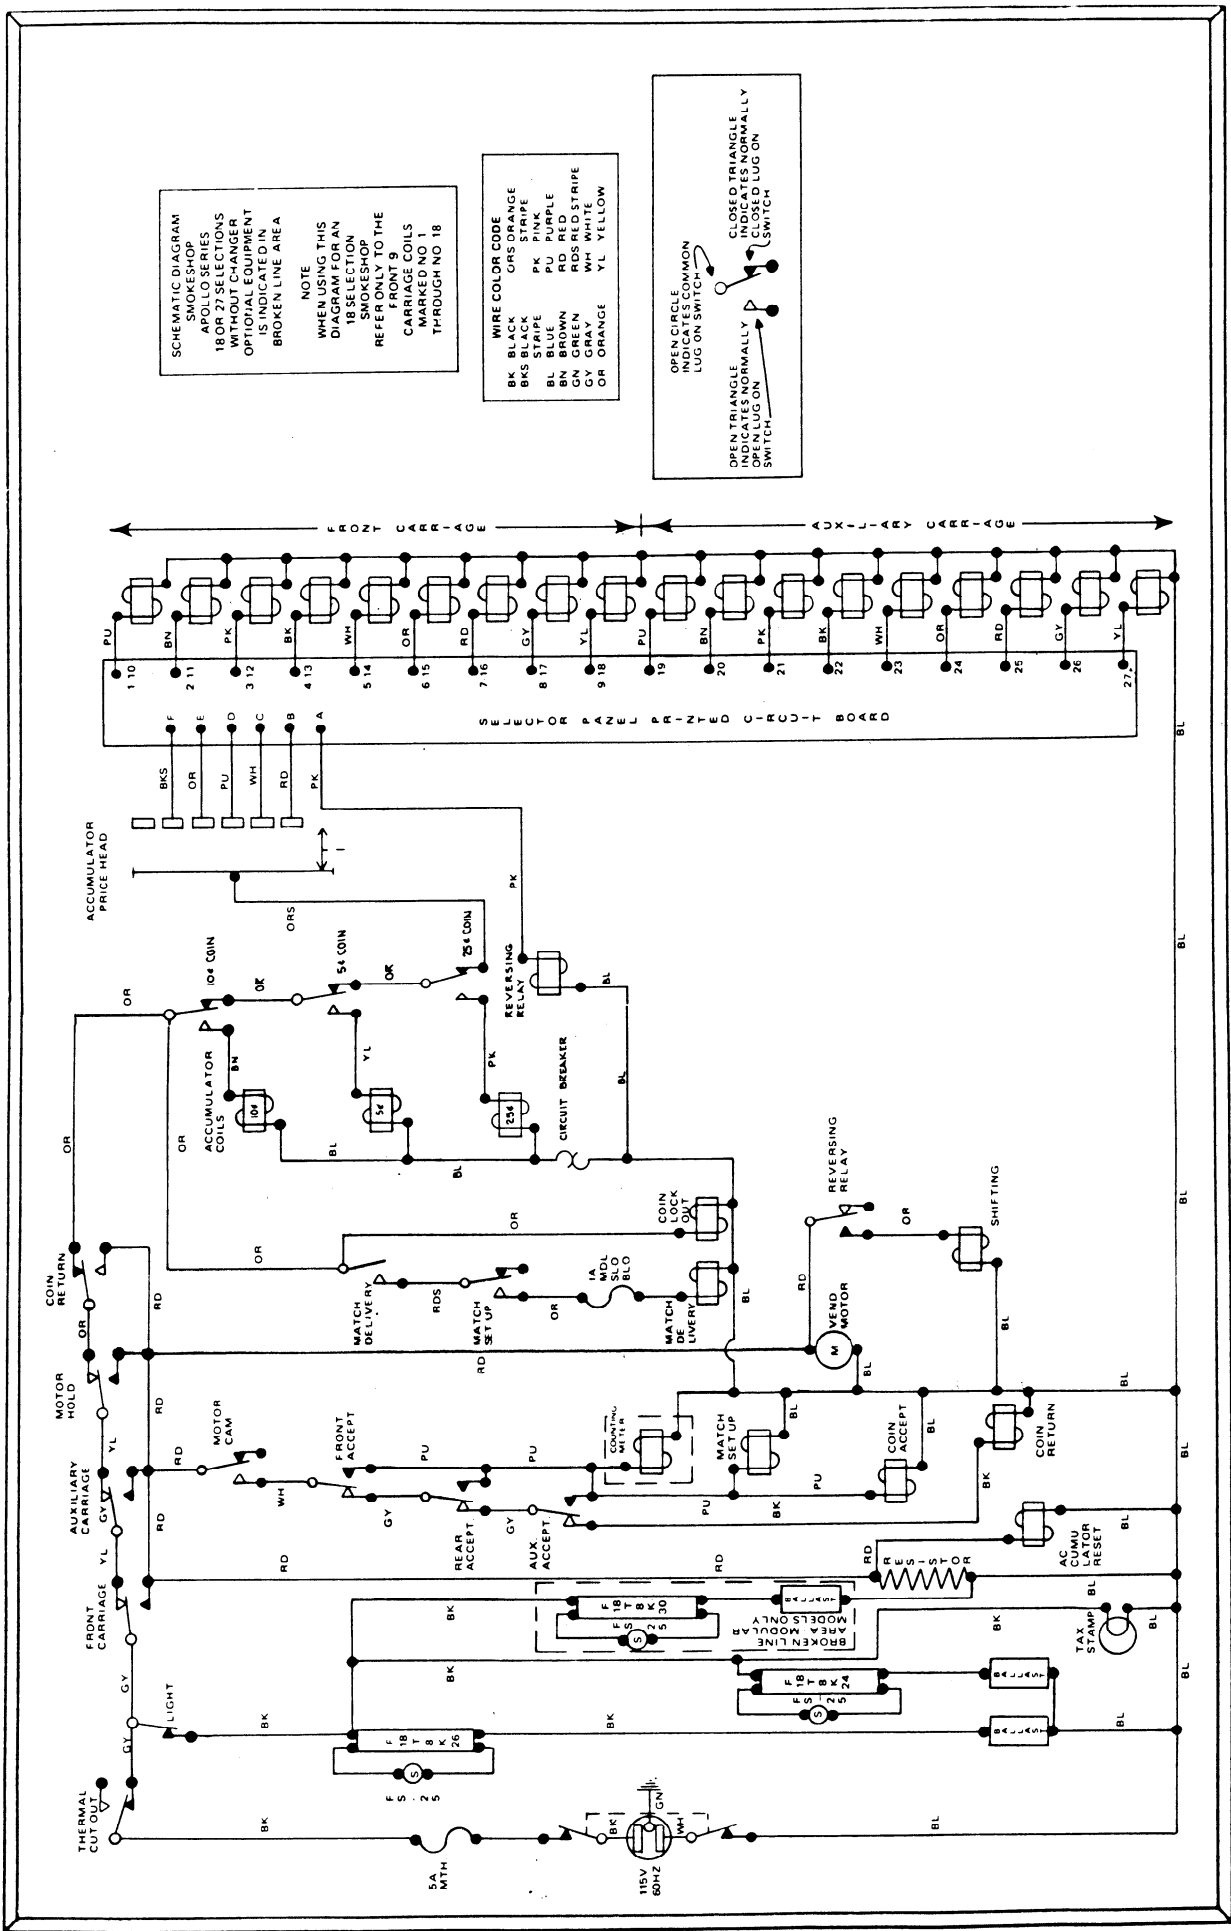

OPEN CIRCLE  
 INDICATES COMMON  
 LUG ON SWITCH  
 CLOSED TRIANGLE  
 INDICATES NORMALLY  
 CLOSED LUG ON  
 SWITCH  
 OPEN TRIANGLE  
 INDICATES NORMALLY  
 OPEN LUG ON SWITCH

**SCHEMATIC DIAGRAM  
 SMOKE SHOP  
 APOLLO SERIES  
 16 OR 27 SELECTIONS  
 WITH CHANGER  
 OPTIONAL EQUIPMENT  
 IS INDICATED IN  
 BROKER LINE AREA**

**NOTE**  
 WHEN USING THIS  
 DIAGRAM FOR AN  
 16 SELECTION  
 SMOKE SHOP  
 REFER ONLY TO THE  
 CARRIAGE COILS  
 MARKED NO. 1  
 THROUGH NO. 16

AUTOMATIC PRODUCTS  
 31 Paul, Minnesota  
 PART NO. 460257  
 REV. 5

**SCHEMATIC DIAGRAM**  
 SMOKE SHOP  
 APOLLO SERIES  
 18 OR 27 SELECTIONS  
 WITHOUT CHANGER  
 OPTIMUM POINT  
 IS INDICATED IN  
 BROKEN LINE AREA

**NOTE**  
 WHEN USING THIS  
 DIAGRAM FOR AN  
 18 SELECTION  
 SMOKE SHOP  
 REFER ONLY TO THE  
 FRONT COILS  
 MARKED NO 1  
 THROUGH NO 18

# SCHEMATIC

SCHEMATIC DIAGRAM  
SMOKESHOP  
APOLLO SERIES  
18 OR 27 SELECTIONS  
WITH CHANGER  
OPTIONAL EQUIPMENT  
SMOKESHOP  
BROKEN LINE AREA

NOTE  
WHEN USING THIS  
DIAGRAM FOR AN  
18 SELECTION  
SMOKESHOP  
REFER ONLY TO THE  
FRONT 9  
CARRIAGE COILS  
MARKED NO. 1  
THROUGH NO. 18