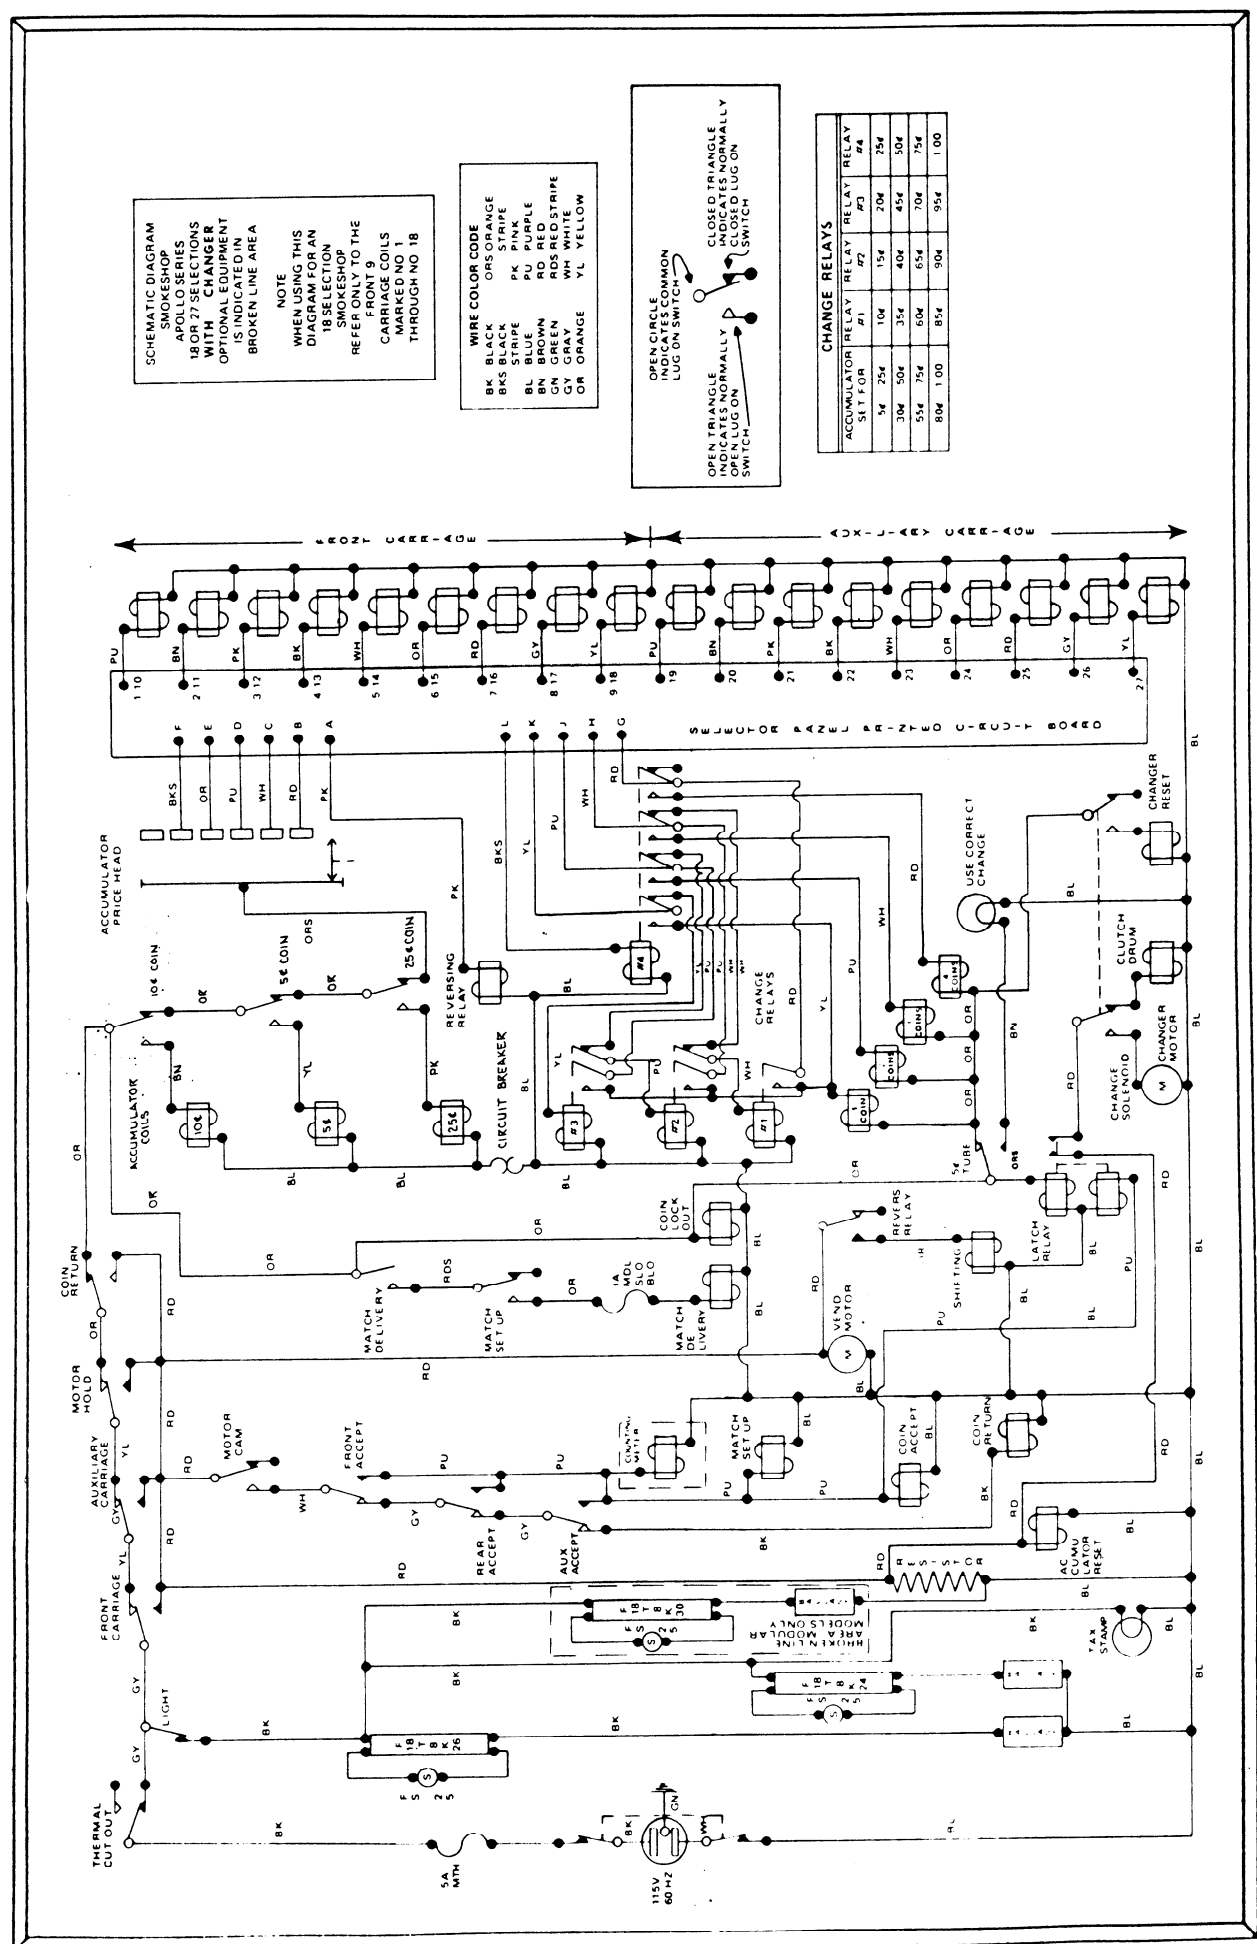

CHANGE RELAYS

ACCUMULATOR RELAY	RELAY	'RELAY'	RELAY
ST-1 FOR	Z1	Z2	Z3
1/4 75¢	10¢	15¢	20¢
30¢	50¢	35¢	40¢
55¢	75¢	60¢	65¢
80¢	1 00	85¢	90¢
			95¢
			1 00