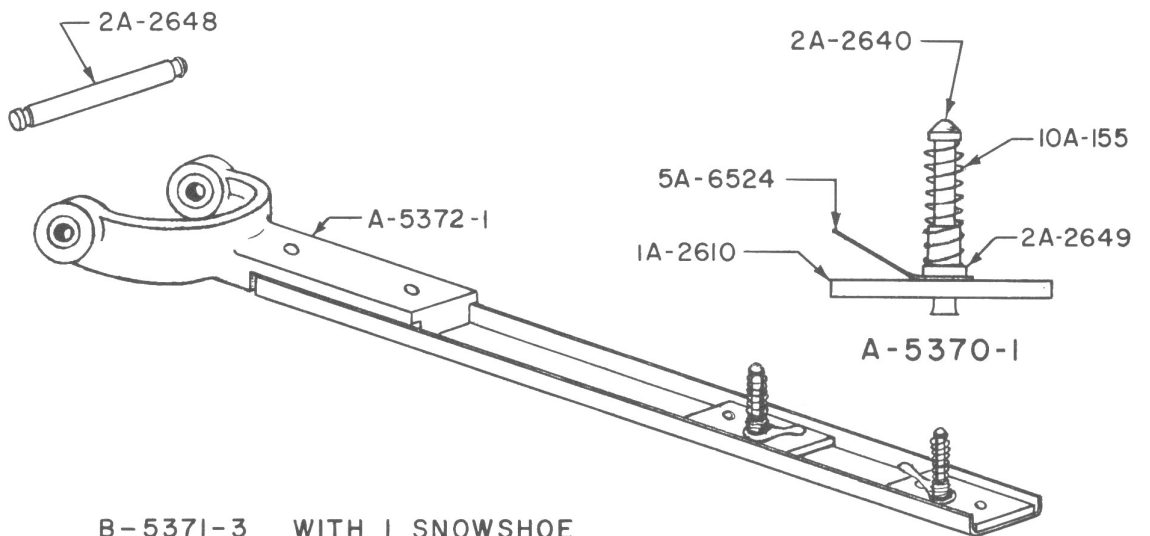

GUN GAME PARTS

GUN GAME PARTS

- IB-2001-55 SCANNING DISC - SPOOKS GUN
- IB-2001-59 SCANNING DISC - PHANTOM GUN
- ID-4558-3 SCANNING DISC - BONANZA GUN

- B-5371-3 WITH 1 SNOWSHOE
 - B-5371-4 WITH 2 SNOWSHOES
- YOKE & CHANNEL ASSEMBLY