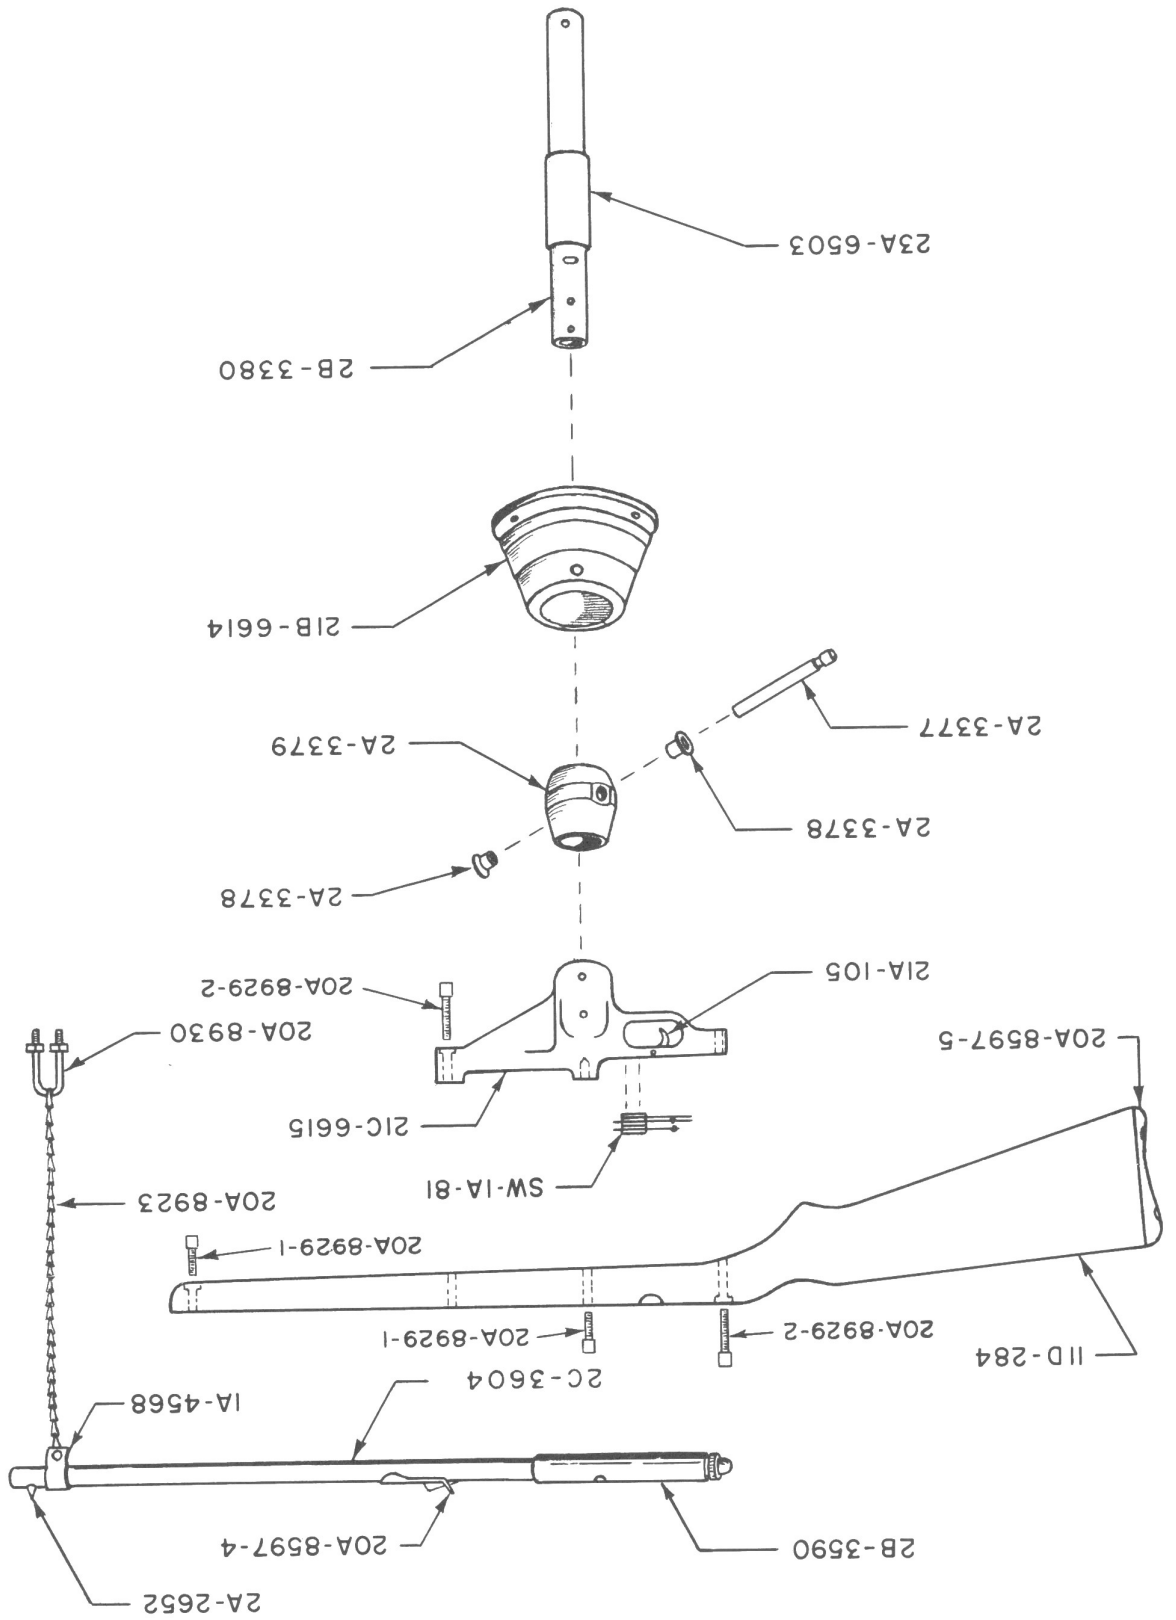

GUN GAME PARTS

GUN GAME PARTS

- IB-2001-55 SCANNING DISC - SPOOKS GUN
- IB-2001-59 SCANNING DISC - PHANTOM GUN
- ID-4558-3 SCANNING DISC - BONANZA GUN

- B-5371-3 WITH 1 SNOWSHOE
 - B-5371-4 WITH 2 SNOWSHOES
- YOKE & CHANNEL ASSEMBLY