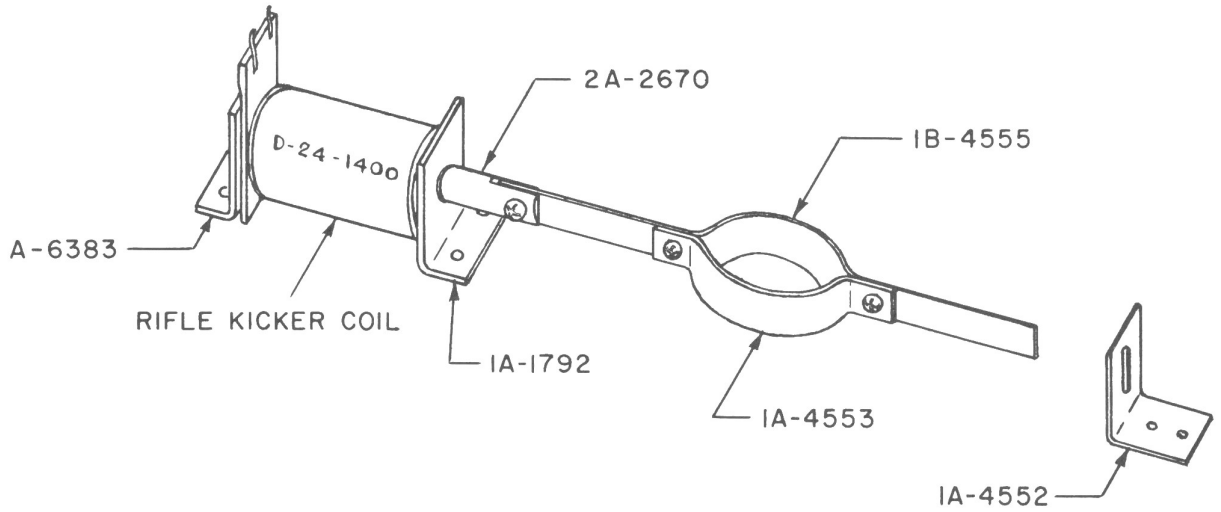

GUN GAME PARTS

GUN GAME PARTS

- IB-2001-55 SCANNING DISC - SPOOKS GUN
- IB-2001-59 SCANNING DISC - PHANTOM GUN
- ID-4558-3 SCANNING DISC - BONANZA GUN

- B-5371-3 WITH 1 SNOWSHOE
 - B-5371-4 WITH 2 SNOWSHOES
- YOKE & CHANNEL ASSEMBLY