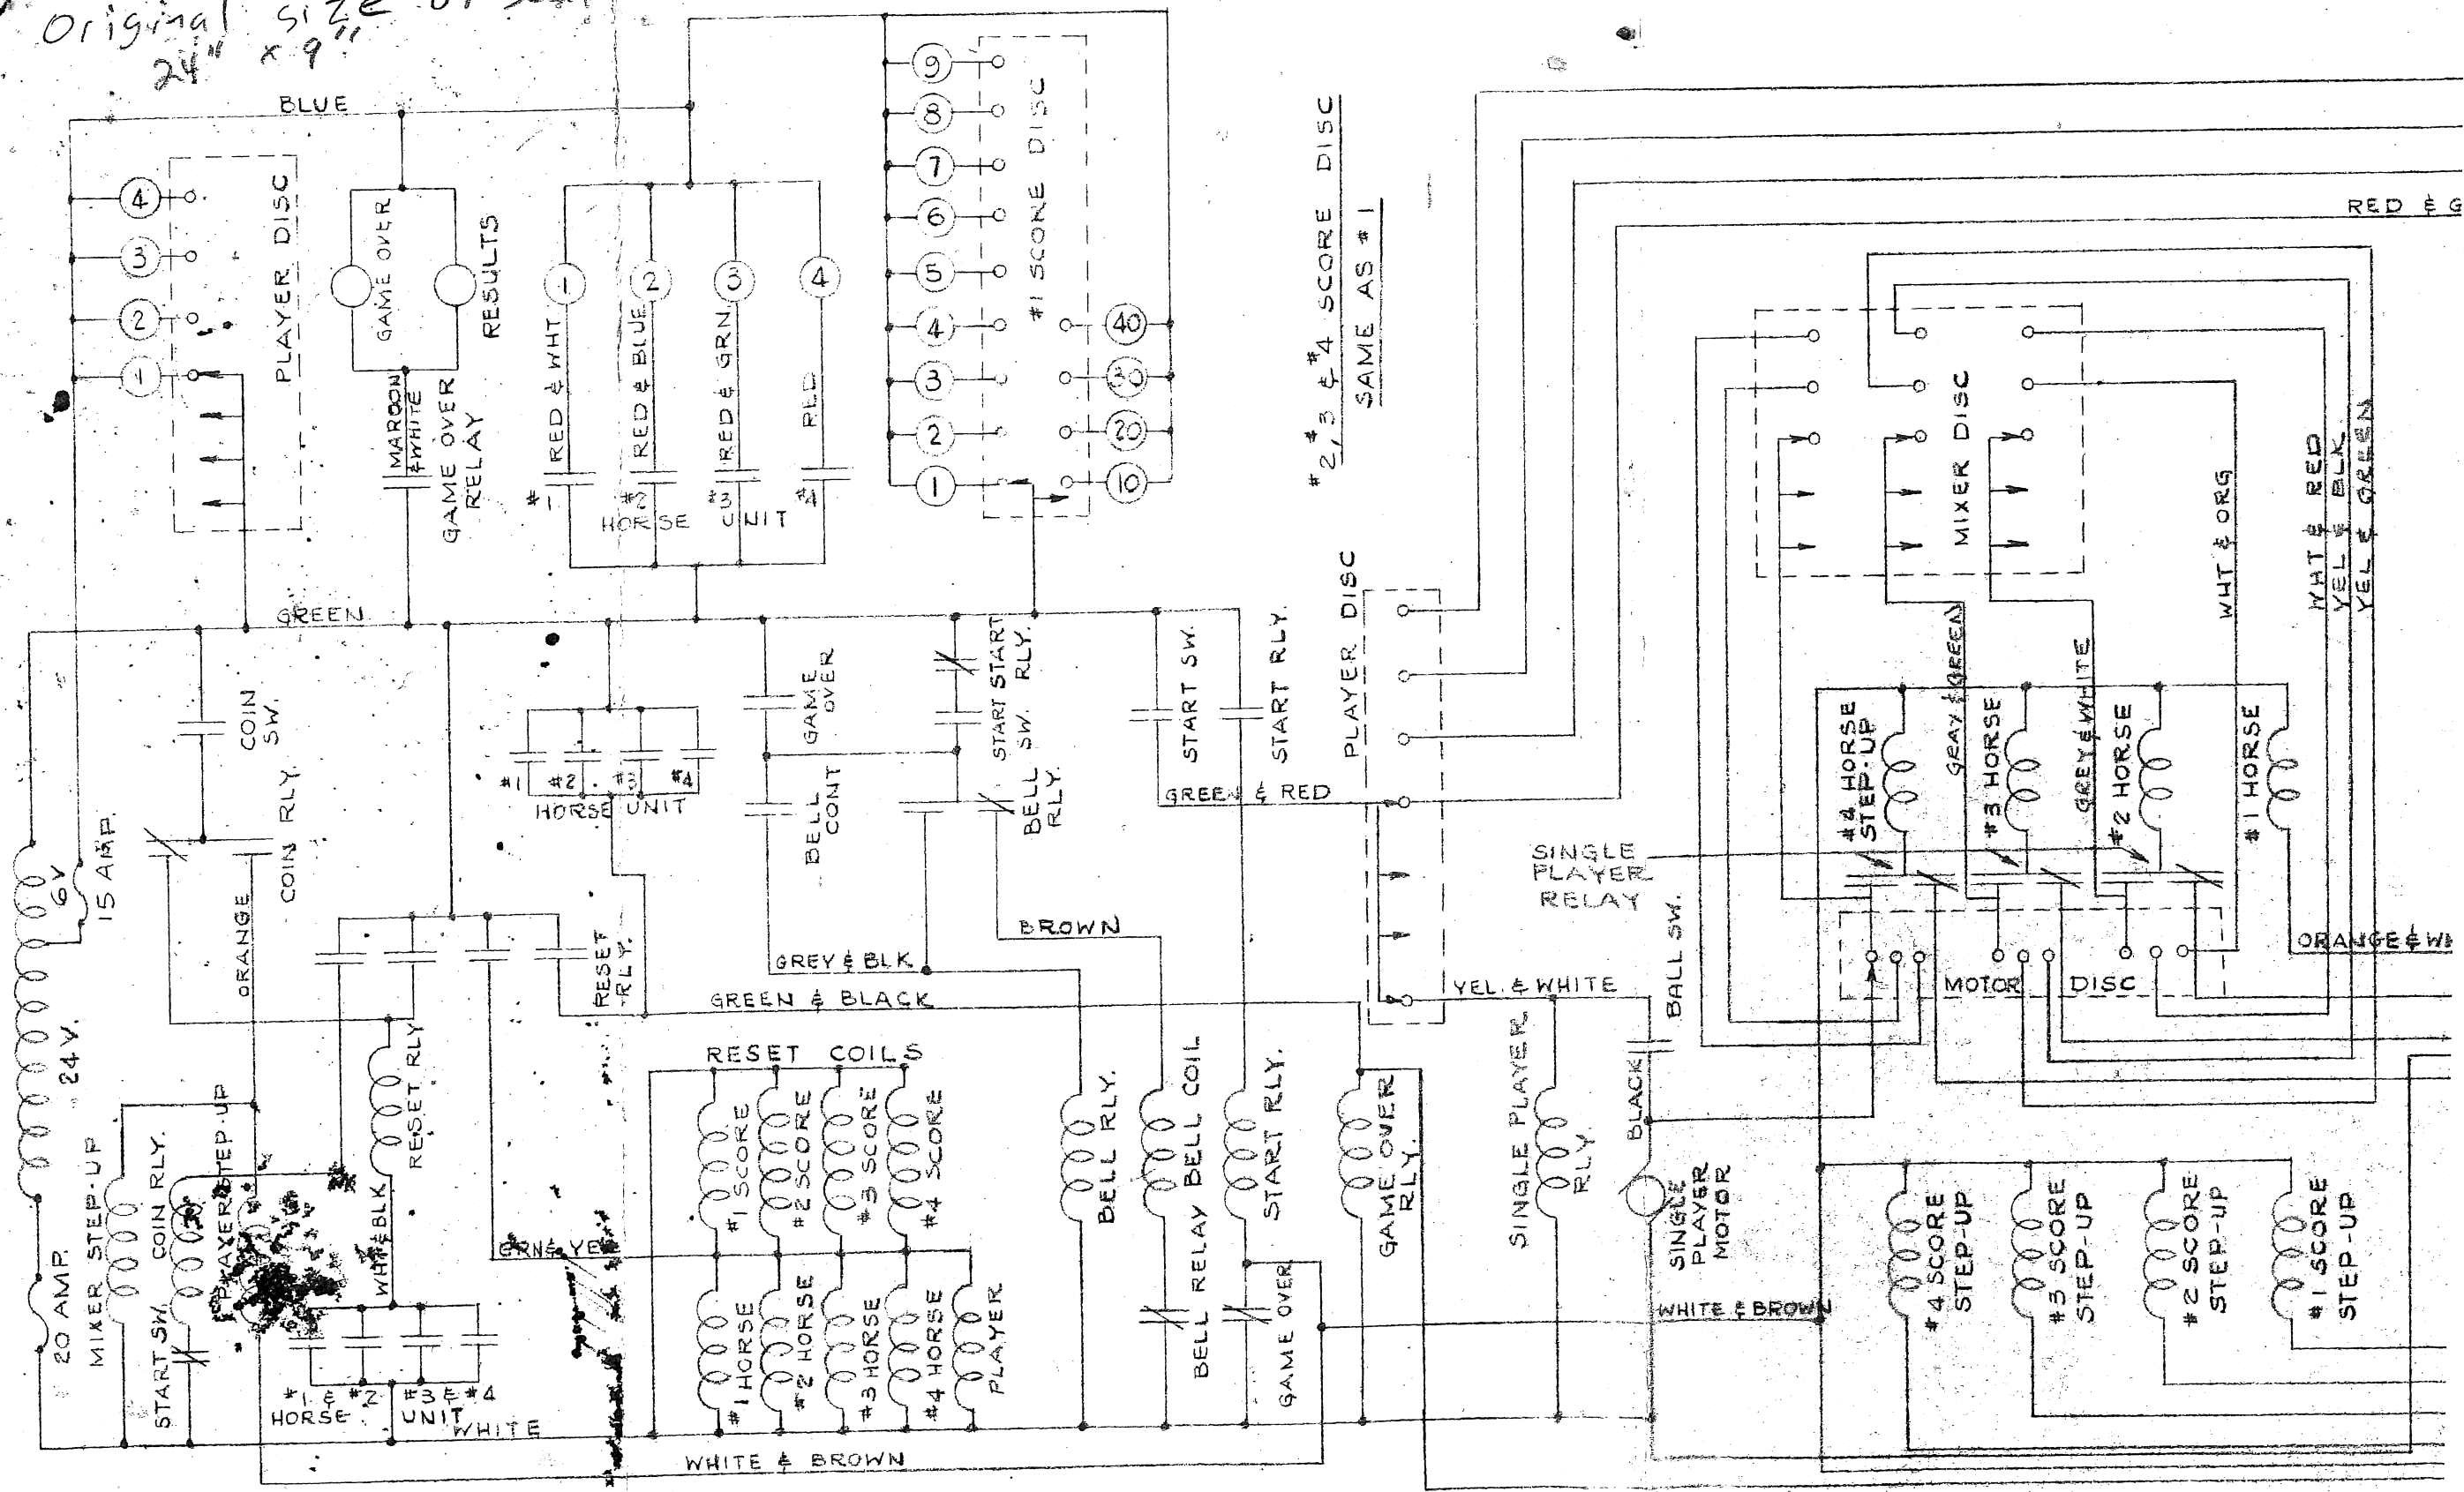

Original size of scan  
24" x 9"

Chicago Coin Machine Co.  
Schematic for 4 Player Derby