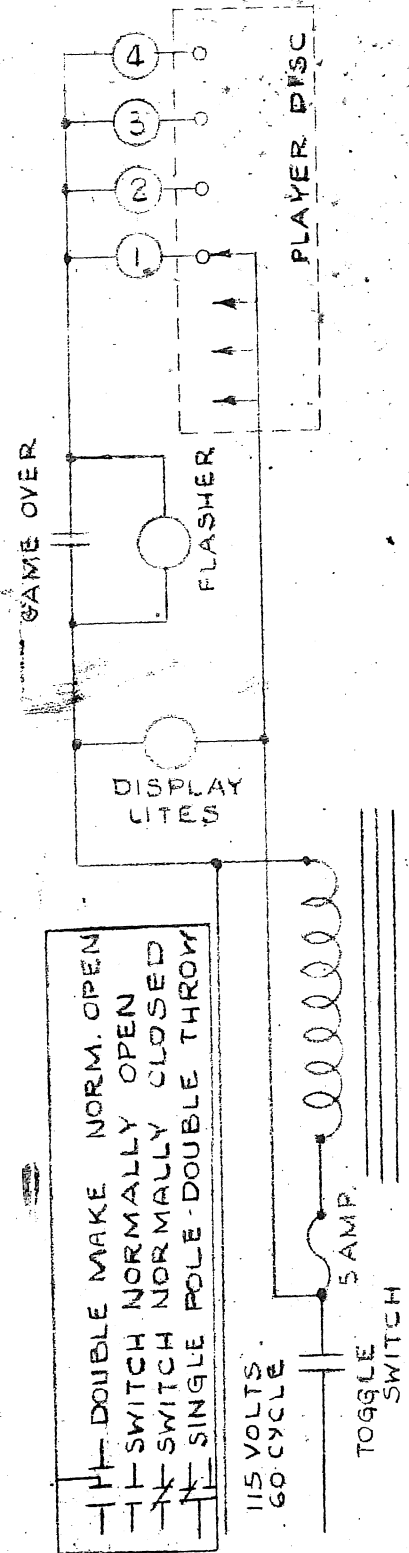

Original size of scan  
24" x 9"

Chicago Coin Machine Co.  
Schematic for 4 Player Derby