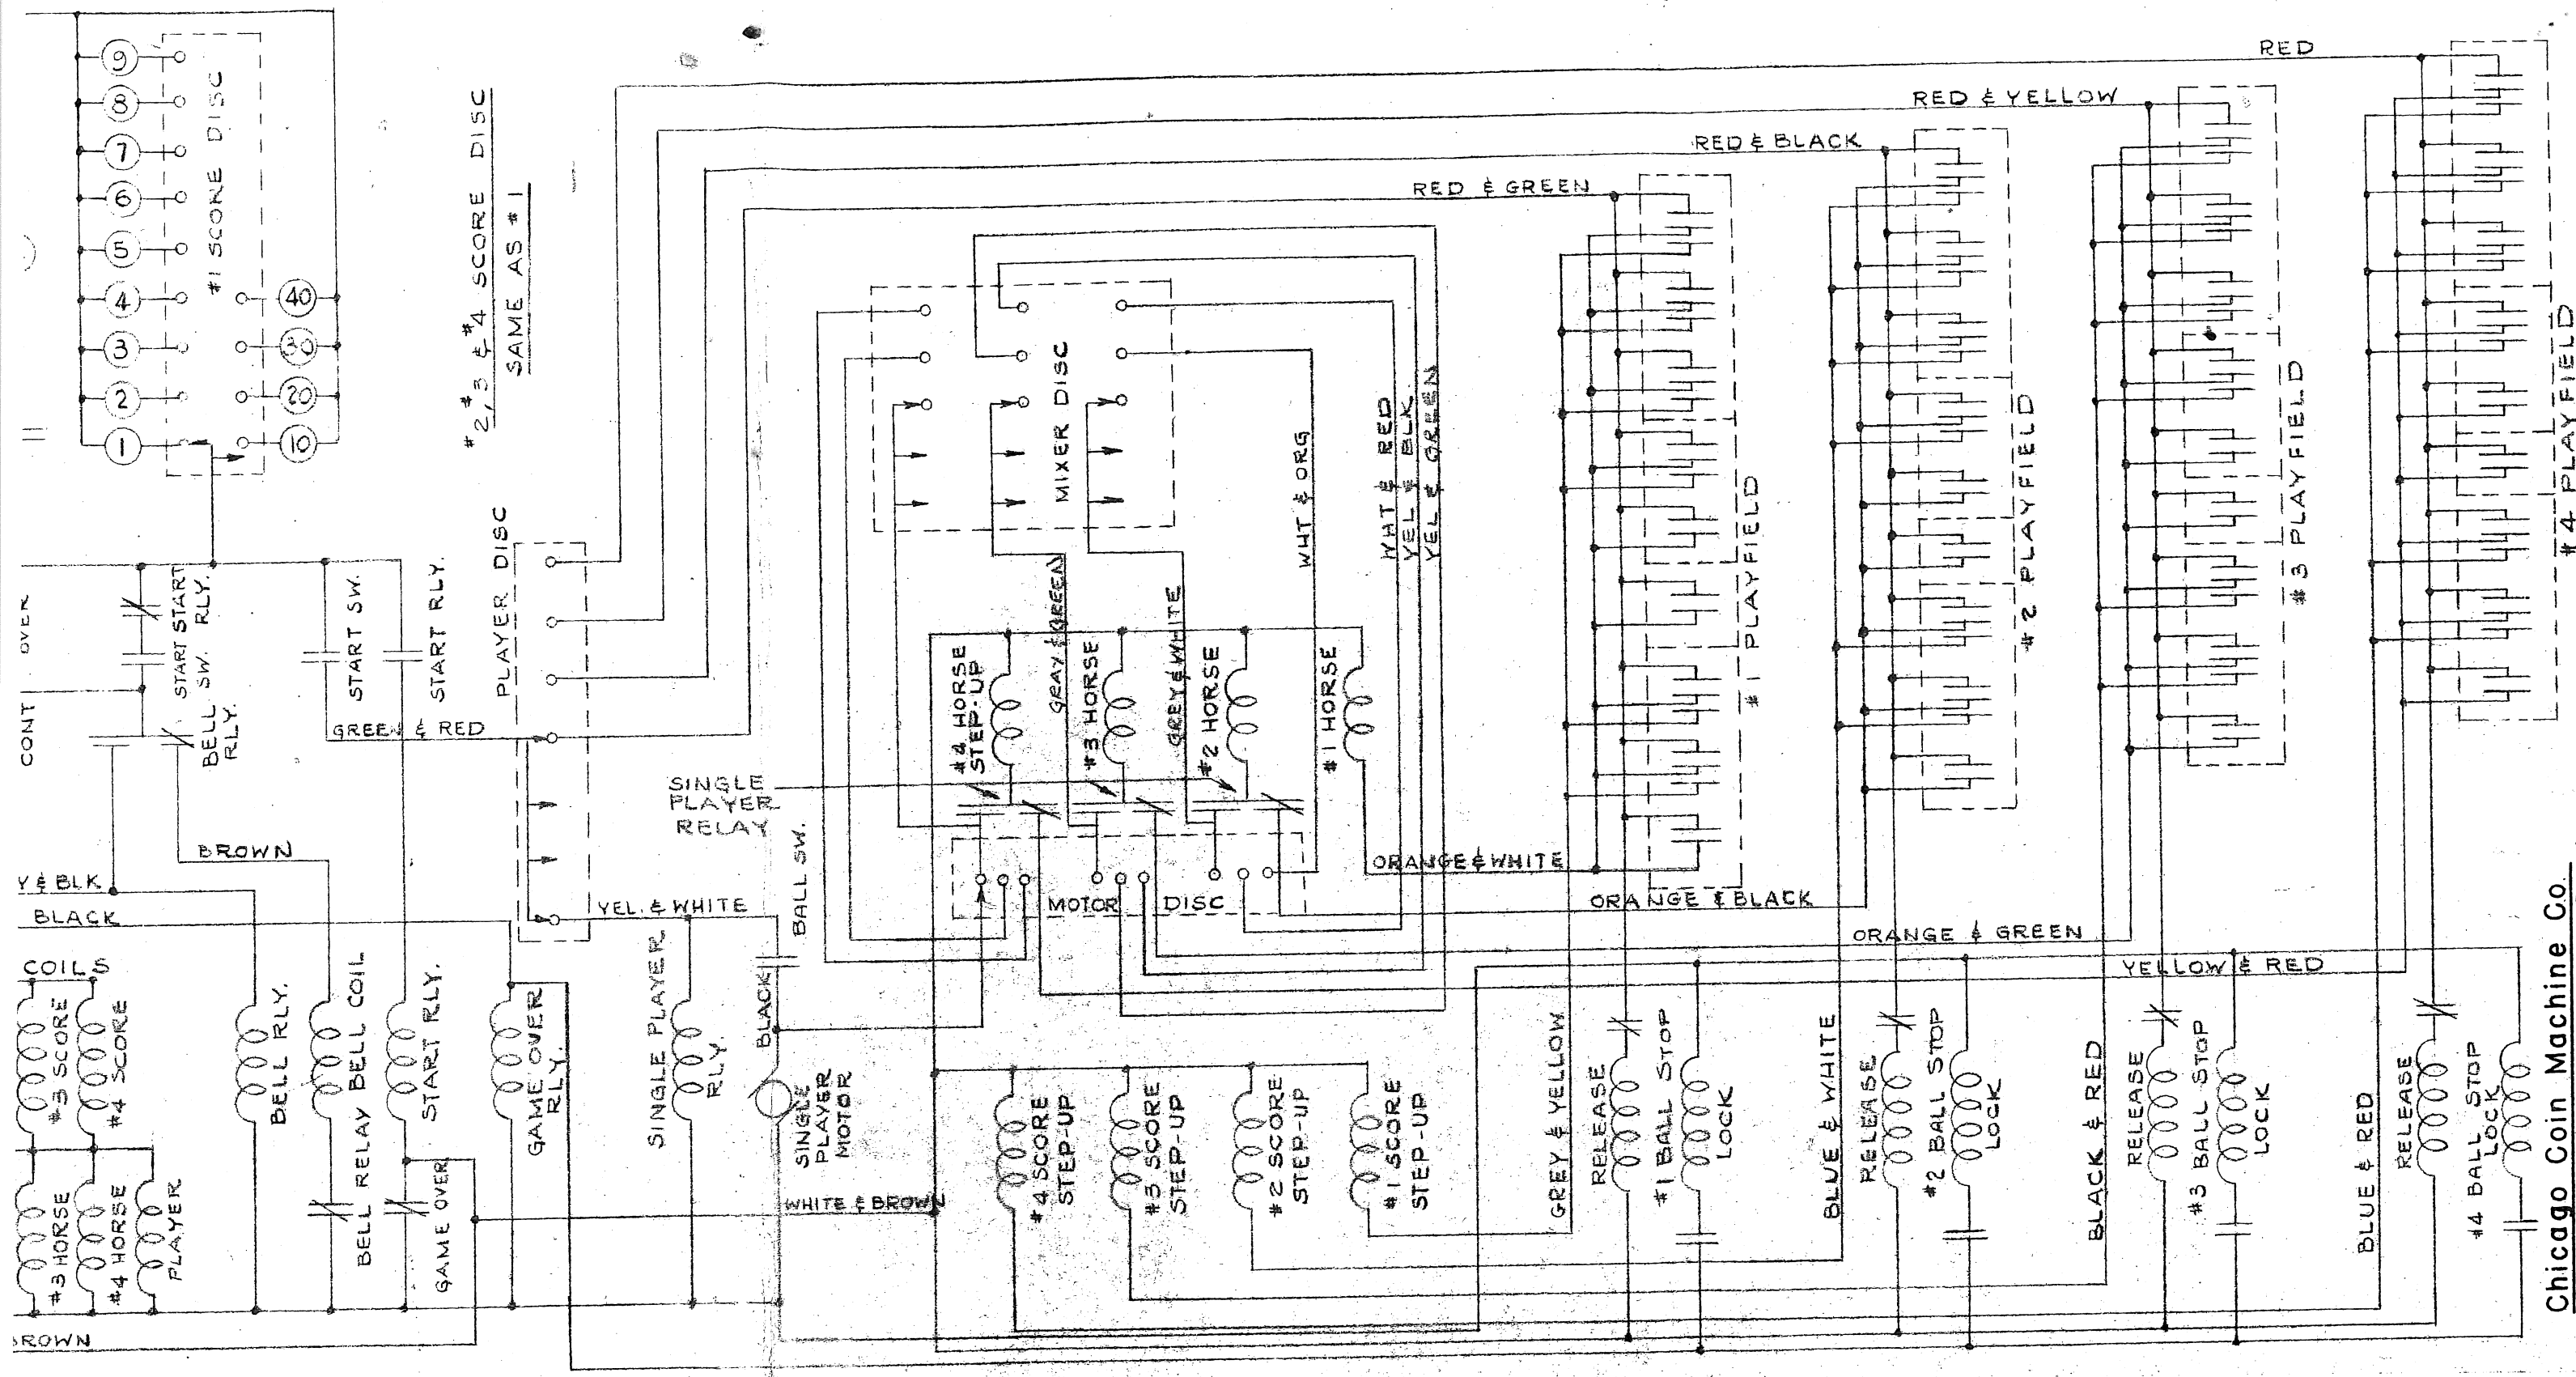

Original size of scan  
24" x 9"

Chicago Coin Machine Co.  
Schematic for 4 Player Derby