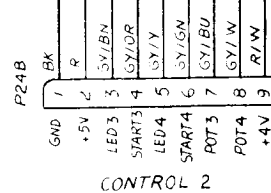

Warlords Cocktail Wiring Diagram (037046-01 A)

MAIN PCB SCHEM 036434-01

PLY SCHEM. 036097-01

TO MITSUBISHI
COLOR MONITOR
ONLY

CONTROL 2