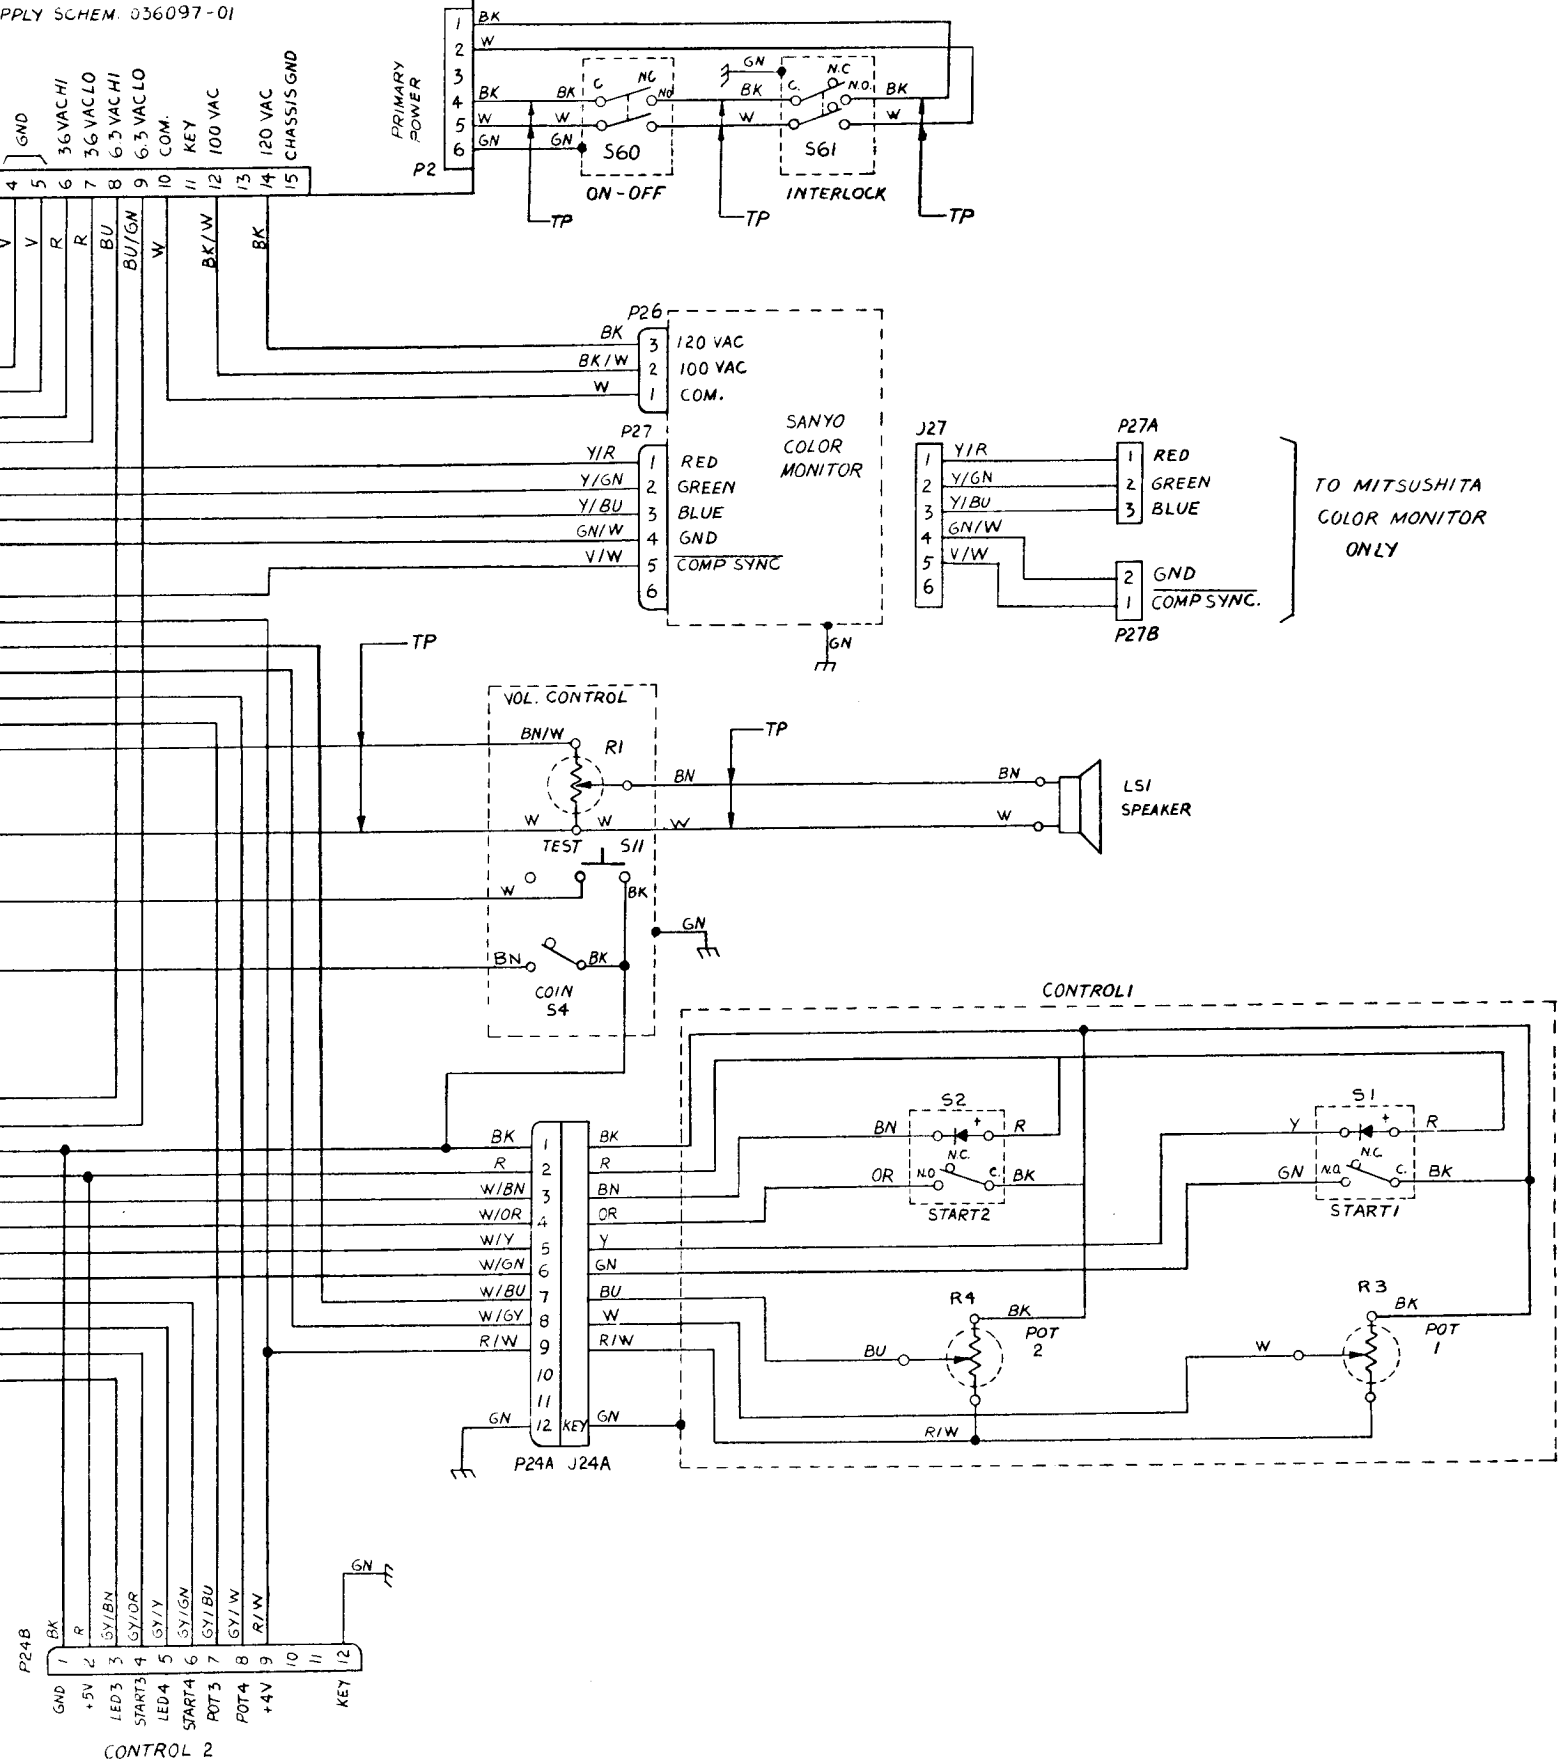

Warlords Cocktail Wiring Diagram (037046-01 A)

MAIN PCB SCHEM 036434-01

PLY SCHEM. 036097-01

TO MITSUBISHI
COLOR MONITOR
ONLY

CONTROL 2