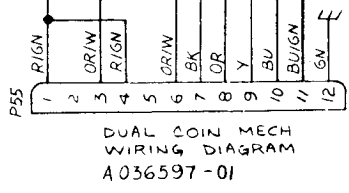

Warlords Cocktail Wiring Diagram (037046-01 A)

MAIN PCB SCHEM 036434-01

PLY SCHEM. 036097-01

TO MITSUBISHI
COLOR MONITOR
ONLY

CONTROL 2