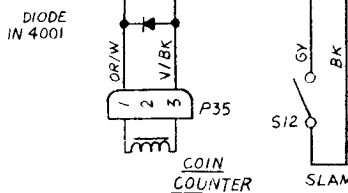

Warlords Cocktail Wiring Diagram (037046-01 A)

MAIN PCB SCHEM 036434-01

PLY SCHEM. 036097-01

TO MITSUBISHI
COLOR MONITOR
ONLY

CONTROL 2