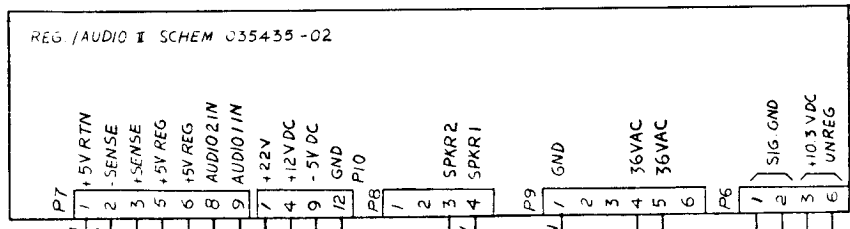

Warlords Cocktail Wiring Diagram (037046-01 A)

MAIN PCB SCHEM 036434-01

PLY SCHEM. 036097-01

TO MITSUBISHI
COLOR MONITOR
ONLY

CONTROL 2