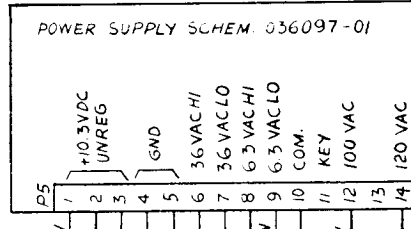

Warlords Cocktail Wiring Diagram (037046-01 A)

MAIN PCB SCHEM 036434-01

PLY SCHEM. 036097-01

TO MITSUBISHI
COLOR MONITOR
ONLY

CONTROL 2