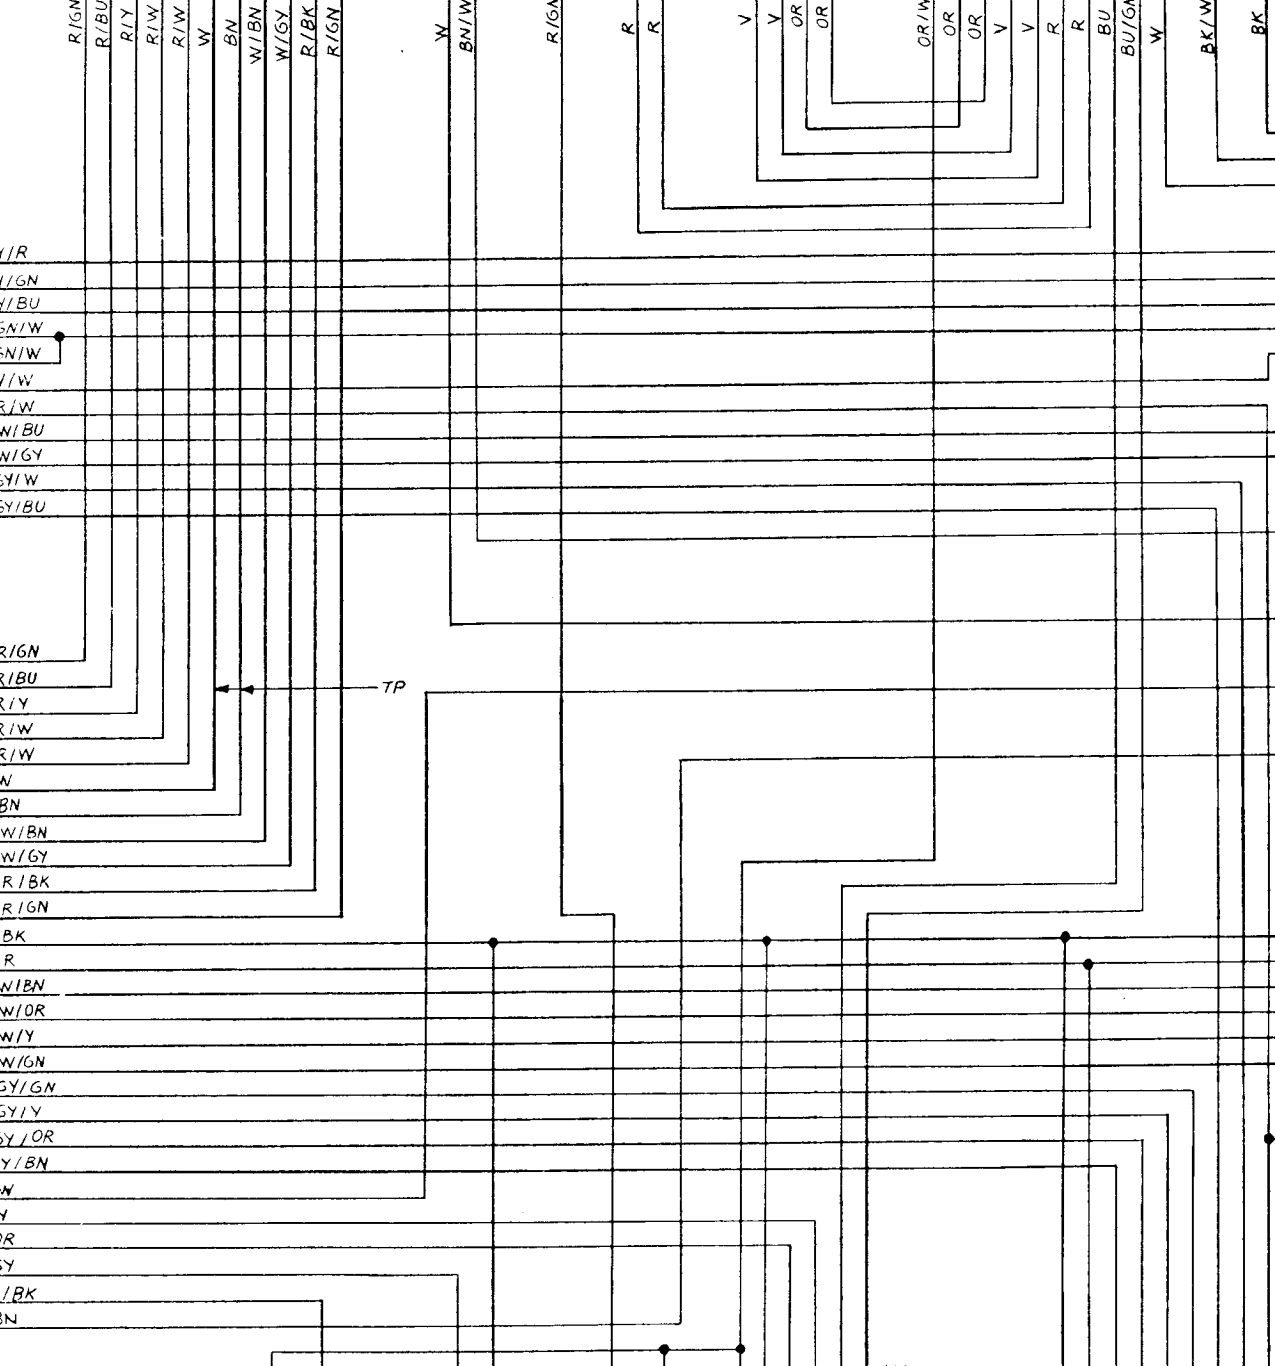

**THIS TECHNICAL DOCUMENT BROUGHT
TO YOU AT NO COST FROM:**

ARCADEDOCS.COM

**THE INTERNET'S LARGEST REFERENCE LIBRARY
SUPPORTING THE COIN-OPERATED
COLLECTOR AND OPERATOR COMMUNITIES**

Dedicated With Special Thanks To:

Warlords Cocktail Wiring Diagram (037046-01 A)

MAIN PCB SCHEM 036434-01

PLY SCHEM. 036097-01

TO MITSUBISHI
COLOR MONITOR
ONLY

CONTROL 2